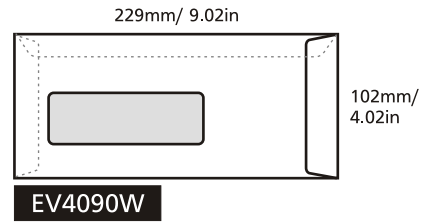

PRODUCT SPECIFICATION

Model	Size (mm) (height x width)	Envelope Type	Brand	Window	Blue Security Tinting	Security Slit	Peel Seal	Paper Type	Print Side	Print Colour (Front + Back)	Quantity (pcs)	Process Days (excluding order day & receive day)
EV4090NW	102 x 229	Pocket	Winpaq	-	✓	✓	✓	Ready Envelope (White 100gsm)	1 side / 2 sides	- 1C + 0 - 1C + 1C - 1C + 2C - 1C + 4C - 2C + 0 - 2C + 1C - 2C + 2C - 2C + 4C - 4C + 0 - 4C + 1C - 4C + 2C - 4C + 4C	For ALL models (Exclude model OP6344NW & OP6344W) Min qty: 500 Max qty: 20,000 Increment qty: 500 For Model OP6344NW & OP6344W Min qty: 1,000 Max qty: 20,000 Increment qty: 1,000	Normal order 4 days (500 - 20,000 pcs)
EV4090W	102 x 229	Pocket	Winpaq	✓	✓	✓						
EV4286NW	110 x 220 (Fit DL Size)	Pocket	Winpaq	-	✓	✓						
EV4286W	110 x 220 (Fit DL Size)	Pocket	Winpaq	✓	✓	✓						
EV4496NW	115 x 248	Pocket	Winpaq	-	✓	✓						
EV4496W	115 x 248	Pocket	Winpaq	✓	✓	✓						
EV6390NW	162 x 229 (Fit A5 Size)	Pocket	Winpaq	-	✓	-						
EV9013NW	229 x 324 (Fit A4 Size)	Pocket	Winpaq	-	✓	-						
EV1015NW	254 x 381	Pocket	Captain	-	✓	-						
EV7010NW	178 x 254	Pocket	-	-	-	✓						
EV8011NW	204 x 280	Pocket	-	-	-	✓						
IS4286NW	110 x 220 (Fit DL Size)	Pocket	-	-	-	✓						
IS6390NW	162 x 229 (Fit A5 Size)	Pocket	-	-	-	✓						
IS9063NW	162 x 229 (Fit A5 Size)	Wallet	-	-	-	✓						
OP8642NW	110 x 220 (Fit DL Size)	Wallet	Winpaq	-	✓	-						
OP8642W	110 x 220 (Fit DL Size)	Wallet	Winpaq	✓	✓	-						
OP6344NW	114 x 162 (Fit A6 Size)	Wallet	Winpaq	-	✓	-						
OP6344W	114 x 162 (Fit A6 Size)	Wallet	Winpaq	✓	✓	-						

Pocket Type

Wallet Type

220mm/ 8.66in

OP8642NW

220mm/ 8.66in

OP8642W

162mm/ 6.38in

OP6344NW

162mm/ 6.38in

OP6344W

229mm/ 9.02in

IS9063NW