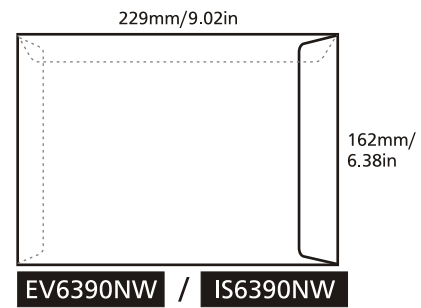

PRODUCT SPECIFICATION

Model	Size (mm) (height x width)	Envelope Type	Brand	Window	Blue Security Tinting	Security Slit	Peel Seal	Paper Type	Print Side	Print Colour (Front + Back)	Quantity (pcs)	Process Days (excluding order day & receive day)
EV4090NW	102 x 229	Pocket	Winpaq	-	✓	✓	✓	Ready Envelope (White 100gsm)	1 side / 2 sides	- 1C + 0 - 1C + 1C - 1C + 2C - 1C + 4C - 2C + 0 - 2C + 1C - 2C + 2C - 2C + 4C - 4C + 0 - 4C + 1C - 4C + 2C - 4C + 4C	For ALL models (Exclude model OP6344NW & OP6344W) Min qty: 500 Max qty: 20,000 Increment qty: 500 For Model OP6344NW & OP6344W Min qty: 1,000 Max qty: 20,000 Increment qty: 1,000	Normal order 4 days (500 - 20,000 pcs)
EV4090W	102 x 229	Pocket	Winpaq	✓	✓	✓						
EV4286NW	110 x 220 (Fit DL Size)	Pocket	Winpaq	-	✓	✓						
EV4286W	110 x 220 (Fit DL Size)	Pocket	Winpaq	✓	✓	✓						
EV4496NW	115 x 248	Pocket	Winpaq	-	✓	✓						
EV4496W	115 x 248	Pocket	Winpaq	✓	✓	✓						
EV6390NW	162 x 229 (Fit A5 Size)	Pocket	Winpaq	-	✓	-						
EV9013NW	229 x 324 (Fit A4 Size)	Pocket	Winpaq	-	✓	-						
EV1015NW	254 x 381	Pocket	Captain	-	✓	-						
EV7010NW	178 x 254	Pocket	-	-	-	✓						
EV8011NW	204 x 280	Pocket	-	-	-	✓						
IS4286NW	110 x 220 (Fit DL Size)	Pocket	-	-	-	✓						
IS6390NW	162 x 229 (Fit A5 Size)	Pocket	-	-	-	✓						
IS9063NW	162 x 229 (Fit A5 Size)	Wallet	-	-	-	✓						
OP8642NW	110 x 220 (Fit DL Size)	Wallet	Winpaq	-	✓	-						
OP8642W	110 x 220 (Fit DL Size)	Wallet	Winpaq	✓	✓	-						
OP6344NW	114 x 162 (Fit A6 Size)	Wallet	Winpaq	-	✓	-						
OP6344W	114 x 162 (Fit A6 Size)	Wallet	Winpaq	✓	✓	-						

Pocket Type

Wallet Type

220mm/ 8.66in

OP8642NW

220mm/ 8.66in

OP8642W

162mm/ 6.38in

OP6344NW

162mm/ 6.38in

OP6344W

229mm/ 9.02in

IS9063NW