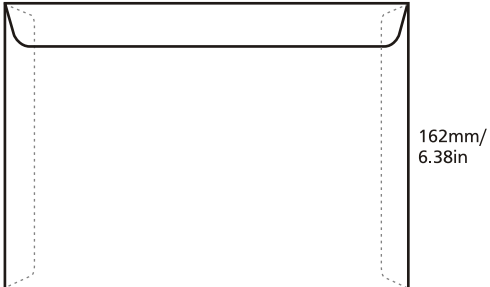

PRODUCT SPECIFICATION

Model	Size (mm) (height x width)	Envelope Type	Brand	Window	Blue Security Tinting	Security Slit	Peel Seal	Paper Type	Print Side	Print Colour (Front + Back)	Quantity (pcs)	Process Days (excluding order day & receive day)
EV4090NW	102 x 229	Pocket	Winpaq	-	✓	✓	✓	Ready Envelope (White 100gsm)	1 side / 2 sides	- 1C + 0 - 1C + 1C - 1C + 2C - 1C + 4C - 2C + 0 - 2C + 1C - 2C + 2C - 2C + 4C - 4C + 0 - 4C + 1C - 4C + 2C - 4C + 4C	For ALL models (Exclude model OP6344NW & OP6344W) Min qty: 500 Max qty: 20,000 Increment qty: 500 For Model OP6344NW & OP6344W Min qty: 1,000 Max qty: 20,000 Increment qty: 1,000	Normal order 4 days (500 - 20,000 pcs)
EV4090W	102 x 229	Pocket	Winpaq	✓	✓	✓						
EV4286NW	110 x 220 (Fit DL Size)	Pocket	Winpaq	-	✓	✓						
EV4286W	110 x 220 (Fit DL Size)	Pocket	Winpaq	✓	✓	✓						
EV4496NW	115 x 248	Pocket	Winpaq	-	✓	✓						
EV4496W	115 x 248	Pocket	Winpaq	✓	✓	✓						
EV6390NW	162 x 229 (Fit A5 Size)	Pocket	Winpaq	-	✓	-						
EV9013NW	229 x 324 (Fit A4 Size)	Pocket	Winpaq	-	✓	-						
EV1015NW	254 x 381	Pocket	Captain	-	✓	-						
EV7010NW	178 x 254	Pocket	-	-	-	✓						
EV8011NW	204 x 280	Pocket	-	-	-	✓						
IS4286NW	110 x 220 (Fit DL Size)	Pocket	-	-	-	✓						
IS6390NW	162 x 229 (Fit A5 Size)	Pocket	-	-	-	✓						
IS9063NW	162 x 229 (Fit A5 Size)	Wallet	-	-	-	✓						
OP8642NW	110 x 220 (Fit DL Size)	Wallet	Winpaq	-	✓	-						
OP8642W	110 x 220 (Fit DL Size)	Wallet	Winpaq	✓	✓	-						
OP6344NW	114 x 162 (Fit A6 Size)	Wallet	Winpaq	-	✓	-						
OP6344W	114 x 162 (Fit A6 Size)	Wallet	Winpaq	✓	✓	-						

Pocket Type

Wallet Type

220mm/ 8.66in

OP8642NW

220mm/ 8.66in

OP8642W

162mm/ 6.38in

OP6344NW

162mm/ 6.38in

OP6344W

229mm/ 9.02in

IS9063NW