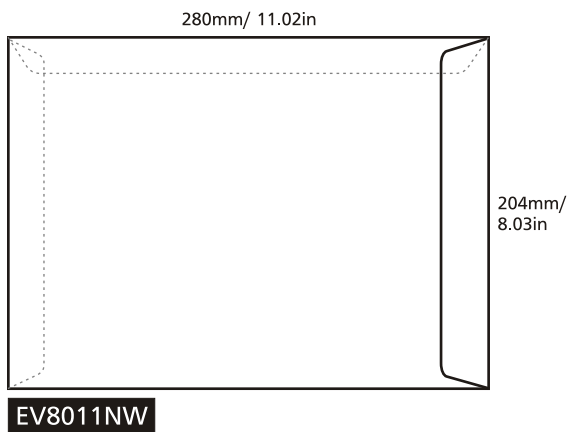

PRODUCT SPECIFICATION

Model	Size (mm) (height x width)	Envelope Type	Brand	Window	Blue Security Tinting	Security Slit	Peel Seal	Paper Type	Print Side	Print Colour (Front + Back)	Quantity (pcs)	Process Days (excluding order day & receive day)
EV4090NW	102 x 229	Pocket	Winpaq	-	✓	✓	✓	Ready Envelope (White 100gsm)	1 side / 2 sides	- 1C + 0 - 1C + 1C - 1C + 2C - 1C + 4C - 2C + 0 - 2C + 1C - 2C + 2C - 2C + 4C - 4C + 0 - 4C + 1C - 4C + 2C - 4C + 4C	For ALL models (Exclude model OP6344NW & OP6344W) Min qty: 500 Max qty: 20,000 Increment qty: 500 For Model OP6344NW & OP6344W Min qty: 1,000 Max qty: 20,000 Increment qty: 1,000	Normal order 4 days (500 - 20,000 pcs)
EV4090W	102 x 229	Pocket	Winpaq	✓	✓	✓						
EV4286NW	110 x 220 (Fit DL Size)	Pocket	Winpaq	-	✓	✓						
EV4286W	110 x 220 (Fit DL Size)	Pocket	Winpaq	✓	✓	✓						
EV4496NW	115 x 248	Pocket	Winpaq	-	✓	✓						
EV4496W	115 x 248	Pocket	Winpaq	✓	✓	✓						
EV6390NW	162 x 229 (Fit A5 Size)	Pocket	Winpaq	-	✓	-						
EV9013NW	229 x 324 (Fit A4 Size)	Pocket	Winpaq	-	✓	-						
EV1015NW	254 x 381	Pocket	Captain	-	✓	-						
EV7010NW	178 x 254	Pocket	-	-	-	✓						
EV8011NW	204 x 280	Pocket	-	-	-	✓						
IS4286NW	110 x 220 (Fit DL Size)	Pocket	-	-	-	✓						
IS6390NW	162 x 229 (Fit A5 Size)	Pocket	-	-	-	✓						
IS9063NW	162 x 229 (Fit A5 Size)	Wallet	-	-	-	✓						
OP8642NW	110 x 220 (Fit DL Size)	Wallet	Winpaq	-	✓	-						
OP8642W	110 x 220 (Fit DL Size)	Wallet	Winpaq	✓	✓	-						
OP6344NW	114 x 162 (Fit A6 Size)	Wallet	Winpaq	-	✓	-						
OP6344W	114 x 162 (Fit A6 Size)	Wallet	Winpaq	✓	✓	-						

Pocket Type

Wallet Type

220mm/ 8.66in

OP8642NW

220mm/ 8.66in

OP8642W

162mm/ 6.38in

OP6344NW

162mm/ 6.38in

OP6344W

229mm/ 9.02in

IS9063NW