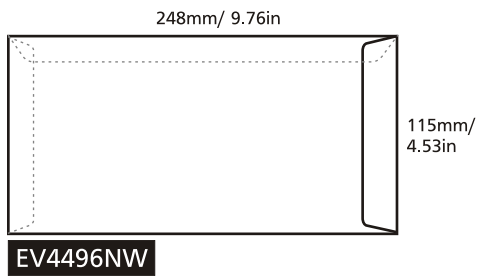

PRODUCT SPECIFICATION

Model	Size (mm) (height x width)	Envelope Type	Brand	Window	Blue Security Tinting	Security Slit	Peel Seal	Paper Type	Print Side	Print Colour (Front + Back)	Quantity (pcs)	Process Days (excluding order day & receive day)
EV4090NW	102 x 229	Pocket	Winpaq	-	✓	✓	✓	Ready Envelope (White 100gsm)	1 side / 2 sides	- 1C + 0 - 1C + 1C - 1C + 2C - 1C + 4C - 2C + 0 - 2C + 1C - 2C + 2C - 2C + 4C - 4C + 0 - 4C + 1C - 4C + 2C - 4C + 4C	For ALL models (Exclude model OP6344NW & OP6344W) Min qty: 500 Max qty: 20,000 Increment qty: 500 For Model OP6344NW & OP6344W Min qty: 1,000 Max qty: 20,000 Increment qty: 1,000	Normal order 4 days (500 - 20,000 pcs)
EV4090W	102 x 229	Pocket	Winpaq	✓	✓	✓						
EV4286NW	110 x 220 (Fit DL Size)	Pocket	Winpaq	-	✓	✓						
EV4286W	110 x 220 (Fit DL Size)	Pocket	Winpaq	✓	✓	✓						
EV4496NW	115 x 248	Pocket	Winpaq	-	✓	✓						
EV4496W	115 x 248	Pocket	Winpaq	✓	✓	✓						
EV6390NW	162 x 229 (Fit A5 Size)	Pocket	Winpaq	-	✓	-						
EV9013NW	229 x 324 (Fit A4 Size)	Pocket	Winpaq	-	✓	-						
EV1015NW	254 x 381	Pocket	Captain	-	✓	-						
EV7010NW	178 x 254	Pocket	-	-	-	✓						
EV8011NW	204 x 280	Pocket	-	-	-	✓						
IS4286NW	110 x 220 (Fit DL Size)	Pocket	-	-	-	✓						
IS6390NW	162 x 229 (Fit A5 Size)	Pocket	-	-	-	✓						
IS9063NW	162 x 229 (Fit A5 Size)	Wallet	-	-	-	✓						
OP8642NW	110 x 220 (Fit DL Size)	Wallet	Winpaq	-	✓	-						
OP8642W	110 x 220 (Fit DL Size)	Wallet	Winpaq	✓	✓	-						
OP6344NW	114 x 162 (Fit A6 Size)	Wallet	Winpaq	-	✓	-						
OP6344W	114 x 162 (Fit A6 Size)	Wallet	Winpaq	✓	✓	-						

Pocket Type

Wallet Type

220mm/ 8.66in

OP8642NW

220mm/ 8.66in

OP8642W

162mm/ 6.38in

OP6344NW

162mm/ 6.38in

OP6344W

229mm/ 9.02in

IS9063NW