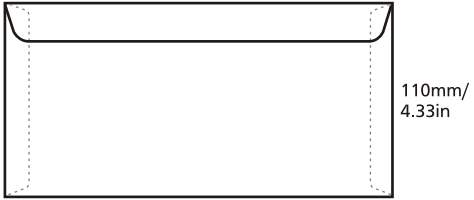

Window

Blue Security Tinting
(Blue security tinting ensures confidentiality)

White Base
(Non blue security tinting model)

Security Slit

Peel Seal

Pocket Type

Wallet Type

Important Note:
As all designs are offset printed over ready made envelopes, it is not advisable to print the front top portion with large images or in solid colour as the edge of the glued flap on the opposite side (black) may cause blemishes. Hence, member shall notice this risk and EXCARD shall not be held responsible for blemishes.

Pocket Type

Wallet Type

220mm/ 8.66in

OP8642NW

220mm/ 8.66in

OP8642W

162mm/ 6.38in

OP6344NW

162mm/ 6.38in

OP6344W

229mm/ 9.02in

IS9063NW