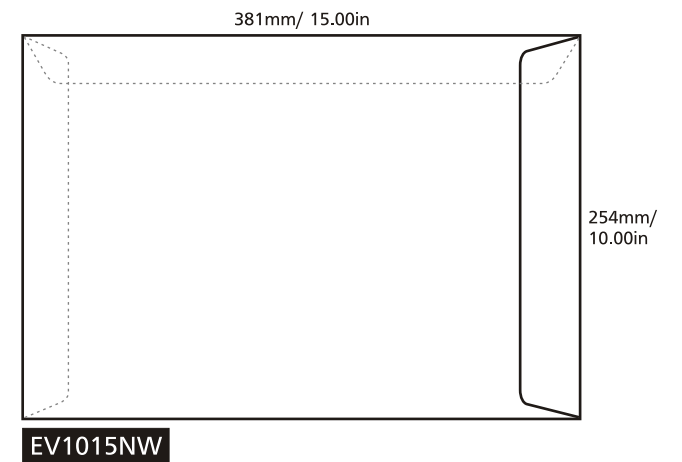

PRODUCT SPECIFICATION

Model	Size (mm) (height x width)	Envelope Type	Brand	Window	Blue Security Tinting	Security Slit	Peel Seal	Paper Type	Print Side	Print Colour (Front + Back)	Quantity (pcs)	Process Days (excluding order day & receive day)
EV4090NW	102 x 229	Pocket	Winpaq	-	✓	✓	✓	Ready Envelope (White 100gsm)	1 side / 2 sides	- 1C + 0 - 1C + 1C - 1C + 2C - 1C + 4C - 2C + 0 - 2C + 1C - 2C + 2C - 2C + 4C - 4C + 0 - 4C + 1C - 4C + 2C - 4C + 4C	For ALL models (Exclude model OP6344NW & OP6344W) Min qty: 500 Max qty: 20,000 Increment qty: 500 For Model OP6344NW & OP6344W Min qty: 1,000 Max qty: 20,000 Increment qty: 1,000	Normal order 4 days (500 - 20,000 pcs)
EV4090W	102 x 229	Pocket	Winpaq	✓	✓	✓						
EV4286NW	110 x 220 (Fit DL Size)	Pocket	Winpaq	-	✓	✓						
EV4286W	110 x 220 (Fit DL Size)	Pocket	Winpaq	✓	✓	✓						
EV4496NW	115 x 248	Pocket	Winpaq	-	✓	✓						
EV4496W	115 x 248	Pocket	Winpaq	✓	✓	✓						
EV6390NW	162 x 229 (Fit A5 Size)	Pocket	Winpaq	-	✓	-						
EV9013NW	229 x 324 (Fit A4 Size)	Pocket	Winpaq	-	✓	-						
EV1015NW	254 x 381	Pocket	Captain	-	✓	-						
EV7010NW	178 x 254	Pocket	-	-	-	✓						
EV8011NW	204 x 280	Pocket	-	-	-	✓						
IS4286NW	110 x 220 (Fit DL Size)	Pocket	-	-	-	✓						
IS6390NW	162 x 229 (Fit A5 Size)	Pocket	-	-	-	✓						
IS9063NW	162 x 229 (Fit A5 Size)	Wallet	-	-	-	✓						
OP8642NW	110 x 220 (Fit DL Size)	Wallet	Winpaq	-	✓	-						
OP8642W	110 x 220 (Fit DL Size)	Wallet	Winpaq	✓	✓	-						
OP6344NW	114 x 162 (Fit A6 Size)	Wallet	Winpaq	-	✓	-						
OP6344W	114 x 162 (Fit A6 Size)	Wallet	Winpaq	✓	✓	-						

Pocket Type

Wallet Type

220mm/ 8.66in

OP8642NW

220mm/ 8.66in

OP8642W

162mm/ 6.38in

OP6344NW

162mm/ 6.38in

OP6344W

229mm/ 9.02in

IS9063NW