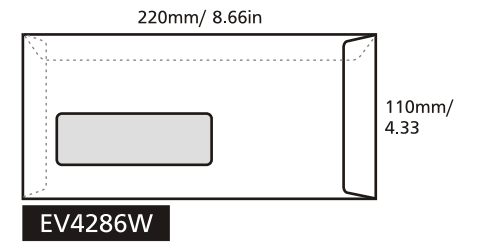

PRODUCT SPECIFICATION

Model	Size (mm) (height x width)	Envelope Type	Brand	Window	Blue Security Tinting	Security Slit	Peel Seal	Paper Type	Print Side	Print Colour (Front + Back)	Quantity (pcs)	Process Days (excluding order day & receive day)
EV4090NW	102 x 229	Pocket	Winpaq	-	✓	✓	✓	Ready Envelope (White 100gsm)	1 side / 2 sides	- 1C + 0 - 1C + 1C - 1C + 2C - 1C + 4C - 2C + 0 - 2C + 1C - 2C + 2C - 2C + 4C - 4C + 0 - 4C + 1C - 4C + 2C - 4C + 4C	For ALL models (Exclude model OP6344NW & OP6344W) Min qty: 500 Max qty: 20,000 Increment qty: 500 For Model OP6344NW & OP6344W Min qty: 1,000 Max qty: 20,000 Increment qty: 1,000	Normal order 4 days (500 - 20,000 pcs)
EV4090W	102 x 229	Pocket	Winpaq	✓	✓	✓						
EV4286NW	110 x 220 (Fit DL Size)	Pocket	Winpaq	-	✓	✓						
EV4286W	110 x 220 (Fit DL Size)	Pocket	Winpaq	✓	✓	✓						
EV4496NW	115 x 248	Pocket	Winpaq	-	✓	✓						
EV4496W	115 x 248	Pocket	Winpaq	✓	✓	✓						
EV6390NW	162 x 229 (Fit A5 Size)	Pocket	Winpaq	-	✓	-						
EV9013NW	229 x 324 (Fit A4 Size)	Pocket	Winpaq	-	✓	-						
EV1015NW	254 x 381	Pocket	Captain	-	✓	-						
EV7010NW	178 x 254	Pocket	-	-	-	✓						
EV8011NW	204 x 280	Pocket	-	-	-	✓						
IS4286NW	110 x 220 (Fit DL Size)	Pocket	-	-	-	✓						
IS6390NW	162 x 229 (Fit A5 Size)	Pocket	-	-	-	✓						
IS9063NW	162 x 229 (Fit A5 Size)	Wallet	-	-	-	✓						
OP8642NW	110 x 220 (Fit DL Size)	Wallet	Winpaq	-	✓	-						
OP8642W	110 x 220 (Fit DL Size)	Wallet	Winpaq	✓	✓	-						
OP6344NW	114 x 162 (Fit A6 Size)	Wallet	Winpaq	-	✓	-						
OP6344W	114 x 162 (Fit A6 Size)	Wallet	Winpaq	✓	✓	-						

Pocket Type

Wallet Type

220mm/ 8.66in

OP8642NW

220mm/ 8.66in

OP8642W

162mm/ 6.38in

OP6344NW

162mm/ 6.38in

OP6344W

229mm/ 9.02in

IS9063NW