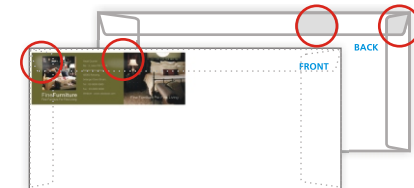

- Remarks :
1. Diagrams are not drawn to scale.
 2. To calculate your delivery days, please refer to **Delivery Schedule** at our website.
 3. For full details of how to prepare your artwork, please refer to our **Artwork Specs**.
 4. For more information of Mailing Solution (Pos Malaysia), please refer to our website.

Window

Blue Security Tinting
(Blue security tinting ensures confidentiality)

White Base
(Non blue security tinting model)

Security Slit

Peel Seal

Pocket Type

Wallet Type

Important Note:
As all designs are offset printed over ready made envelopes, it is not advisable to print the front top portion with large images or in solid colour as the edge of the glued flap on the opposite side (black) may cause blemishes. Hence, member shall notice this risk and EXCARD shall not be held responsible for blemishes.