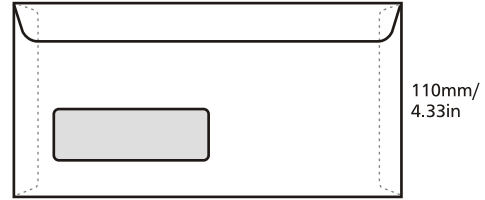

PRODUCT SPECIFICATION

Model	Size (mm) (height x width)	Envelope Type	Brand	Window	Blue Security Tinting	Security Slit	Peel Seal	Paper Type	Print Side	Print Colour (Front + Back)	Quantity (pcs)	Process Days (excluding order day & receive day)
EV4090NW	102 x 229	Pocket	Winpaq	-	✓	✓	✓	Ready Envelope (White 100gsm)	1 side / 2 sides	- 1C + 0 - 1C + 1C - 1C + 2C - 1C + 4C - 2C + 0 - 2C + 1C - 2C + 2C - 2C + 4C - 4C + 0 - 4C + 1C - 4C + 2C - 4C + 4C	For ALL models (Exclude model OP6344NW & OP6344W) Min qty: 500 Max qty: 20,000 Increment qty: 500 For Model OP6344NW & OP6344W Min qty: 1,000 Max qty: 20,000 Increment qty: 1,000	Normal order 4 days (500 - 20,000 pcs)
EV4090W	102 x 229	Pocket	Winpaq	✓	✓	✓						
EV4286NW	110 x 220 (Fit DL Size)	Pocket	Winpaq	-	✓	✓						
EV4286W	110 x 220 (Fit DL Size)	Pocket	Winpaq	✓	✓	✓						
EV4496NW	115 x 248	Pocket	Winpaq	-	✓	✓						
EV4496W	115 x 248	Pocket	Winpaq	✓	✓	✓						
EV6390NW	162 x 229 (Fit A5 Size)	Pocket	Winpaq	-	✓	-						
EV9013NW	229 x 324 (Fit A4 Size)	Pocket	Winpaq	-	✓	-						
EV1015NW	254 x 381	Pocket	Captain	-	✓	-						
EV7010NW	178 x 254	Pocket	-	-	-	✓						
EV8011NW	204 x 280	Pocket	-	-	-	✓						
IS4286NW	110 x 220 (Fit DL Size)	Pocket	-	-	-	✓						
IS6390NW	162 x 229 (Fit A5 Size)	Pocket	-	-	-	✓						
IS9063NW	162 x 229 (Fit A5 Size)	Wallet	-	-	-	✓						
OP8642NW	110 x 220 (Fit DL Size)	Wallet	Winpaq	-	✓	-						
OP8642W	110 x 220 (Fit DL Size)	Wallet	Winpaq	✓	✓	-						
OP6344NW	114 x 162 (Fit A6 Size)	Wallet	Winpaq	-	✓	-						
OP6344W	114 x 162 (Fit A6 Size)	Wallet	Winpaq	✓	✓	-						

Pocket Type

Wallet Type

220mm/ 8.66in

OP8642NW

220mm/ 8.66in

OP8642W

162mm/ 6.38in

OP6344NW

162mm/ 6.38in

OP6344W

229mm/ 9.02in

IS9063NW