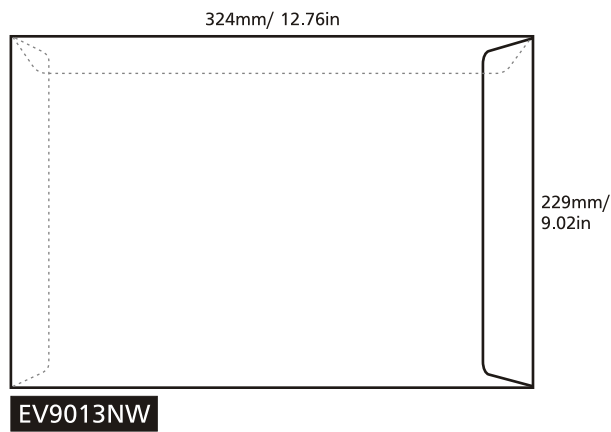

PRODUCT SPECIFICATION

Model	Size (mm) (height x width)	Envelope Type	Brand	Window	Blue Security Tinting	Security Slit	Peel Seal	Paper Type	Print Side	Print Colour (Front + Back)	Quantity (pcs)	Process Days (excluding order day & receive day)
EV4090NW	102 x 229	Pocket	Winpaq	-	✓	✓	✓	Ready Envelope (White 100gsm)	1 side / 2 sides	- 1C + 0 - 1C + 1C - 1C + 2C - 1C + 4C - 2C + 0 - 2C + 1C - 2C + 2C - 2C + 4C - 4C + 0 - 4C + 1C - 4C + 2C - 4C + 4C	For ALL models (Exclude model OP6344NW & OP6344W) Min qty: 500 Max qty: 20,000 Increment qty: 500 For Model OP6344NW & OP6344W Min qty: 1,000 Max qty: 20,000 Increment qty: 1,000	Normal order 4 days (500 - 20,000 pcs)
EV4090W	102 x 229	Pocket	Winpaq	✓	✓	✓						
EV4286NW	110 x 220 (Fit DL Size)	Pocket	Winpaq	-	✓	✓						
EV4286W	110 x 220 (Fit DL Size)	Pocket	Winpaq	✓	✓	✓						
EV4496NW	115 x 248	Pocket	Winpaq	-	✓	✓						
EV4496W	115 x 248	Pocket	Winpaq	✓	✓	✓						
EV6390NW	162 x 229 (Fit A5 Size)	Pocket	Winpaq	-	✓	-						
EV9013NW	229 x 324 (Fit A4 Size)	Pocket	Winpaq	-	✓	-						
EV1015NW	254 x 381	Pocket	Captain	-	✓	-						
EV7010NW	178 x 254	Pocket	-	-	-	✓						
EV8011NW	204 x 280	Pocket	-	-	-	✓						
IS4286NW	110 x 220 (Fit DL Size)	Pocket	-	-	-	✓						
IS6390NW	162 x 229 (Fit A5 Size)	Pocket	-	-	-	✓						
IS9063NW	162 x 229 (Fit A5 Size)	Wallet	-	-	-	✓						
OP8642NW	110 x 220 (Fit DL Size)	Wallet	Winpaq	-	✓	-						
OP8642W	110 x 220 (Fit DL Size)	Wallet	Winpaq	✓	✓	-						
OP6344NW	114 x 162 (Fit A6 Size)	Wallet	Winpaq	-	✓	-						
OP6344W	114 x 162 (Fit A6 Size)	Wallet	Winpaq	✓	✓	-						

Pocket Type

Wallet Type

220mm/ 8.66in

OP8642NW

220mm/ 8.66in

OP8642W

162mm/ 6.38in

OP6344NW

162mm/ 6.38in

OP6344W

229mm/ 9.02in

IS9063NW