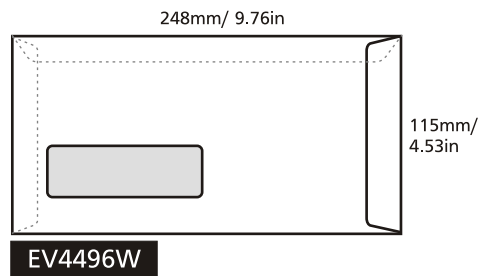

PRODUCT SPECIFICATION

Model	Size (mm) (height x width)	Envelope Type	Brand	Window	Blue Security Tinting	Security Slit	Peel Seal	Paper Type	Print Side	Print Colour (Front + Back)	Quantity (pcs)	Process Days (excluding order day & receive day)
EV4090NW	102 x 229	Pocket	Winpaq	-	✓	✓	✓	Ready Envelope (White 100gsm)	1 side / 2 sides	- 1C + 0 - 1C + 1C - 1C + 2C - 1C + 4C - 2C + 0 - 2C + 1C - 2C + 2C - 2C + 4C - 4C + 0 - 4C + 1C - 4C + 2C - 4C + 4C	For ALL models (Exclude model OP6344NW & OP6344W) Min qty: 500 Max qty: 20,000 Increment qty: 500 For Model OP6344NW & OP6344W Min qty: 1,000 Max qty: 20,000 Increment qty: 1,000	Normal order 4 days (500 - 20,000 pcs)
EV4090W	102 x 229	Pocket	Winpaq	✓	✓	✓						
EV4286NW	110 x 220 (Fit DL Size)	Pocket	Winpaq	-	✓	✓						
EV4286W	110 x 220 (Fit DL Size)	Pocket	Winpaq	✓	✓	✓						
EV4496NW	115 x 248	Pocket	Winpaq	-	✓	✓						
EV4496W	115 x 248	Pocket	Winpaq	✓	✓	✓						
EV6390NW	162 x 229 (Fit A5 Size)	Pocket	Winpaq	-	✓	-						
EV9013NW	229 x 324 (Fit A4 Size)	Pocket	Winpaq	-	✓	-						
EV1015NW	254 x 381	Pocket	Captain	-	✓	-						
EV7010NW	178 x 254	Pocket	-	-	-	✓						
EV8011NW	204 x 280	Pocket	-	-	-	✓						
IS4286NW	110 x 220 (Fit DL Size)	Pocket	-	-	-	✓						
IS6390NW	162 x 229 (Fit A5 Size)	Pocket	-	-	-	✓						
IS9063NW	162 x 229 (Fit A5 Size)	Wallet	-	-	-	✓						
OP8642NW	110 x 220 (Fit DL Size)	Wallet	Winpaq	-	✓	-						
OP8642W	110 x 220 (Fit DL Size)	Wallet	Winpaq	✓	✓	-						
OP6344NW	114 x 162 (Fit A6 Size)	Wallet	Winpaq	-	✓	-						
OP6344W	114 x 162 (Fit A6 Size)	Wallet	Winpaq	✓	✓	-						

Pocket Type

Wallet Type

220mm/ 8.66in

OP8642NW

220mm/ 8.66in

OP8642W

162mm/ 6.38in

OP6344NW

162mm/ 6.38in

OP6344W

229mm/ 9.02in

IS9063NW