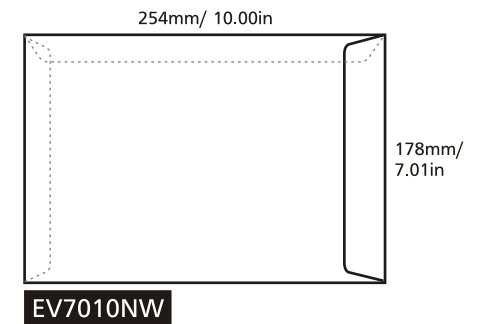

PRODUCT SPECIFICATION

Model	Size (mm) (height x width)	Envelope Type	Brand	Window	Blue Security Tinting	Security Slit	Peel Seal	Paper Type	Print Side	Print Colour (Front + Back)	Quantity (pcs)	Process Days (excluding order day & receive day)
EV4090NW	102 x 229	Pocket	Winpaq	-	✓	✓	✓	Ready Envelope (White 100gsm)	1 side / 2 sides	- 1C + 0 - 1C + 1C - 1C + 2C - 1C + 4C - 2C + 0 - 2C + 1C - 2C + 2C - 2C + 4C - 4C + 0 - 4C + 1C - 4C + 2C - 4C + 4C	For ALL models (Exclude model OP6344NW & OP6344W) Min qty: 500 Max qty: 20,000 Increment qty: 500 For Model OP6344NW & OP6344W Min qty: 1,000 Max qty: 20,000 Increment qty: 1,000	Normal order 4 days (500 - 20,000 pcs)
EV4090W	102 x 229	Pocket	Winpaq	✓	✓	✓						
EV4286NW	110 x 220 (Fit DL Size)	Pocket	Winpaq	-	✓	✓						
EV4286W	110 x 220 (Fit DL Size)	Pocket	Winpaq	✓	✓	✓						
EV4496NW	115 x 248	Pocket	Winpaq	-	✓	✓						
EV4496W	115 x 248	Pocket	Winpaq	✓	✓	✓						
EV6390NW	162 x 229 (Fit A5 Size)	Pocket	Winpaq	-	✓	-						
EV9013NW	229 x 324 (Fit A4 Size)	Pocket	Winpaq	-	✓	-						
EV1015NW	254 x 381	Pocket	Captain	-	✓	-						
EV7010NW	178 x 254	Pocket	-	-	-	✓						
EV8011NW	204 x 280	Pocket	-	-	-	✓						
IS4286NW	110 x 220 (Fit DL Size)	Pocket	-	-	-	✓						
IS6390NW	162 x 229 (Fit A5 Size)	Pocket	-	-	-	✓						
IS9063NW	162 x 229 (Fit A5 Size)	Wallet	-	-	-	✓						
OP8642NW	110 x 220 (Fit DL Size)	Wallet	Winpaq	-	✓	-						
OP8642W	110 x 220 (Fit DL Size)	Wallet	Winpaq	✓	✓	-						
OP6344NW	114 x 162 (Fit A6 Size)	Wallet	Winpaq	-	✓	-						
OP6344W	114 x 162 (Fit A6 Size)	Wallet	Winpaq	✓	✓	-						

Pocket Type

Wallet Type

220mm/ 8.66in

OP8642NW

220mm/ 8.66in

OP8642W

162mm/ 6.38in

OP6344NW

162mm/ 6.38in

OP6344W

229mm/ 9.02in

IS9063NW