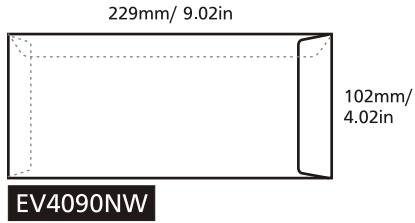

PRODUCT SPECIFICATION

Model	Size (mm) (height x width)	Envelope Type	Brand	Window	Blue Security Tinting	Security Slit	Peel Seal	Paper Type	Print Side	Print Colour (Front + Back)	Quantity (pcs)	Process Days (excluding order day & receive day)
EV4090NW	102 x 229	Pocket	Winpaq	-	✓	✓	✓	Ready Envelope (White 100gsm)	1 side / 2 sides	- 1C + 0 - 1C + 1C - 1C + 2C - 1C + 4C - 2C + 0 - 2C + 1C - 2C + 2C - 2C + 4C - 4C + 0 - 4C + 1C - 4C + 2C - 4C + 4C	For ALL models (Exclude model OP6344NW & OP6344W) Min qty: 500 Max qty: 20,000 Increment qty: 500 For Model OP6344NW & OP6344W Min qty: 1,000 Max qty: 20,000 Increment qty: 1,000	Normal order 4 days (500 - 20,000 pcs)
EV4090W	102 x 229	Pocket	Winpaq	✓	✓	✓						
EV4286NW	110 x 220 (Fit DL Size)	Pocket	Winpaq	-	✓	✓						
EV4286W	110 x 220 (Fit DL Size)	Pocket	Winpaq	✓	✓	✓						
EV4496NW	115 x 248	Pocket	Winpaq	-	✓	✓						
EV4496W	115 x 248	Pocket	Winpaq	✓	✓	✓						
EV6390NW	162 x 229 (Fit A5 Size)	Pocket	Winpaq	-	✓	-						
EV9013NW	229 x 324 (Fit A4 Size)	Pocket	Winpaq	-	✓	-						
EV1015NW	254 x 381	Pocket	Captain	-	✓	-						
EV7010NW	178 x 254	Pocket	-	-	-	✓						
EV8011NW	204 x 280	Pocket	-	-	-	✓						
IS4286NW	110 x 220 (Fit DL Size)	Pocket	-	-	-	✓						
IS6390NW	162 x 229 (Fit A5 Size)	Pocket	-	-	-	✓						
IS9063NW	162 x 229 (Fit A5 Size)	Wallet	-	-	-	✓						
OP8642NW	110 x 220 (Fit DL Size)	Wallet	Winpaq	-	✓	-						
OP8642W	110 x 220 (Fit DL Size)	Wallet	Winpaq	✓	✓	-						
OP6344NW	114 x 162 (Fit A6 Size)	Wallet	Winpaq	-	✓	-						
OP6344W	114 x 162 (Fit A6 Size)	Wallet	Winpaq	✓	✓	-						

Pocket Type

Wallet Type

220mm/ 8.66in

OP8642NW

220mm/ 8.66in

OP8642W

162mm/ 6.38in

OP6344NW

162mm/ 6.38in

OP6344W

229mm/ 9.02in

IS9063NW