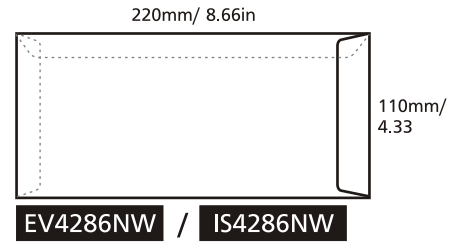

PRODUCT SPECIFICATION

Model	Size (mm) (height x width)	Envelope Type	Brand	Window	Blue Security Tinting	Security Slit	Peel Seal	Paper Type	Print Side	Print Colour (Front + Back)	Quantity (pcs)	Process Days (excluding order day & receive day)
EV4090NW	102 x 229	Pocket	Winpaq	-	✓	✓	✓	Ready Envelope (White 100gsm)	1 side / 2 sides	- 1C + 0 - 1C + 1C - 1C + 2C - 1C + 4C - 2C + 0 - 2C + 1C - 2C + 2C - 2C + 4C - 4C + 0 - 4C + 1C - 4C + 2C - 4C + 4C	For ALL models (Exclude model OP6344NW & OP6344W) Min qty: 500 Max qty: 20,000 Increment qty: 500 For Model OP6344NW & OP6344W Min qty: 1,000 Max qty: 20,000 Increment qty: 1,000	Normal order 4 days (500 - 20,000 pcs)
EV4090W	102 x 229	Pocket	Winpaq	✓	✓	✓						
EV4286NW	110 x 220 (Fit DL Size)	Pocket	Winpaq	-	✓	✓						
EV4286W	110 x 220 (Fit DL Size)	Pocket	Winpaq	✓	✓	✓						
EV4496NW	115 x 248	Pocket	Winpaq	-	✓	✓						
EV4496W	115 x 248	Pocket	Winpaq	✓	✓	✓						
EV6390NW	162 x 229 (Fit A5 Size)	Pocket	Winpaq	-	✓	-						
EV9013NW	229 x 324 (Fit A4 Size)	Pocket	Winpaq	-	✓	-						
EV1015NW	254 x 381	Pocket	Captain	-	✓	-						
EV7010NW	178 x 254	Pocket	-	-	-	✓						
EV8011NW	204 x 280	Pocket	-	-	-	✓						
IS4286NW	110 x 220 (Fit DL Size)	Pocket	-	-	-	✓						
IS6390NW	162 x 229 (Fit A5 Size)	Pocket	-	-	-	✓						
IS9063NW	162 x 229 (Fit A5 Size)	Wallet	-	-	-	✓						
OP8642NW	110 x 220 (Fit DL Size)	Wallet	Winpaq	-	✓	-						
OP8642W	110 x 220 (Fit DL Size)	Wallet	Winpaq	✓	✓	-						
OP6344NW	114 x 162 (Fit A6 Size)	Wallet	Winpaq	-	✓	-						
OP6344W	114 x 162 (Fit A6 Size)	Wallet	Winpaq	✓	✓	-						

Pocket Type

Wallet Type

220mm/ 8.66in

OP8642NW

220mm/ 8.66in

OP8642W

162mm/ 6.38in

OP6344NW

162mm/ 6.38in

OP6344W

229mm/ 9.02in

IS9063NW