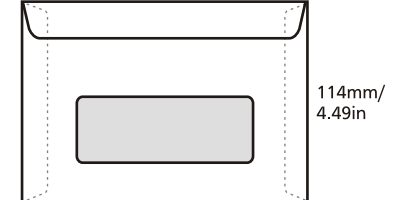

PRODUCT SPECIFICATION

Model	Size (mm) (height x width)	Envelope Type	Brand	Window	Blue Security Tinting	Security Slit	Peel Seal	Paper Type	Print Side	Print Colour (Front + Back)	Quantity (pcs)	Process Days (excluding order day & receive day)
EV4090NW	102 x 229	Pocket	Winpaq	-	✓	✓	✓	Ready Envelope (White 100gsm)	1 side / 2 sides	- 1C + 0 - 1C + 1C - 1C + 2C - 1C + 4C - 2C + 0 - 2C + 1C - 2C + 2C - 2C + 4C - 4C + 0 - 4C + 1C - 4C + 2C - 4C + 4C	For ALL models (Exclude model OP6344NW & OP6344W) Min qty: 500 Max qty: 20,000 Increment qty: 500 For Model OP6344NW & OP6344W Min qty: 1,000 Max qty: 20,000 Increment qty: 1,000	Normal order 4 days (500 - 20,000 pcs)
EV4090W	102 x 229	Pocket	Winpaq	✓	✓	✓						
EV4286NW	110 x 220 (Fit DL Size)	Pocket	Winpaq	-	✓	✓						
EV4286W	110 x 220 (Fit DL Size)	Pocket	Winpaq	✓	✓	✓						
EV4496NW	115 x 248	Pocket	Winpaq	-	✓	✓						
EV4496W	115 x 248	Pocket	Winpaq	✓	✓	✓						
EV6390NW	162 x 229 (Fit A5 Size)	Pocket	Winpaq	-	✓	-						
EV9013NW	229 x 324 (Fit A4 Size)	Pocket	Winpaq	-	✓	-						
EV1015NW	254 x 381	Pocket	Captain	-	✓	-						
EV7010NW	178 x 254	Pocket	-	-	-	✓						
EV8011NW	204 x 280	Pocket	-	-	-	✓						
IS4286NW	110 x 220 (Fit DL Size)	Pocket	-	-	-	✓						
IS6390NW	162 x 229 (Fit A5 Size)	Pocket	-	-	-	✓						
IS9063NW	162 x 229 (Fit A5 Size)	Wallet	-	-	-	✓						
OP8642NW	110 x 220 (Fit DL Size)	Wallet	Winpaq	-	✓	-						
OP8642W	110 x 220 (Fit DL Size)	Wallet	Winpaq	✓	✓	-						
OP6344NW	114 x 162 (Fit A6 Size)	Wallet	Winpaq	-	✓	-						
OP6344W	114 x 162 (Fit A6 Size)	Wallet	Winpaq	✓	✓	-						

Pocket Type

Wallet Type

220mm/ 8.66in

OP8642NW

220mm/ 8.66in

OP8642W

162mm/ 6.38in

OP6344NW

162mm/ 6.38in

OP6344W

229mm/ 9.02in

IS9063NW