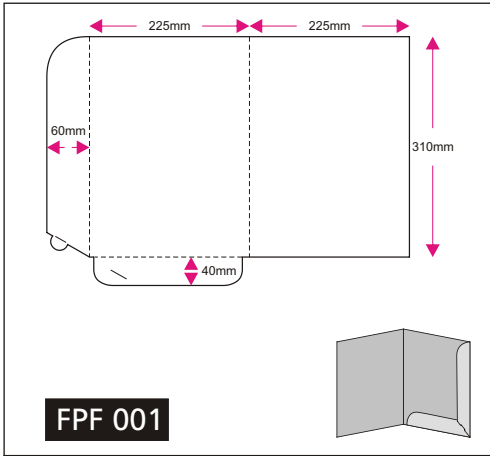

Presentation Folder

LITHO-OFFSET

FOLDER
PRODUCT SPECIFICATION

Remarks: Diagrams shown are from outer view.