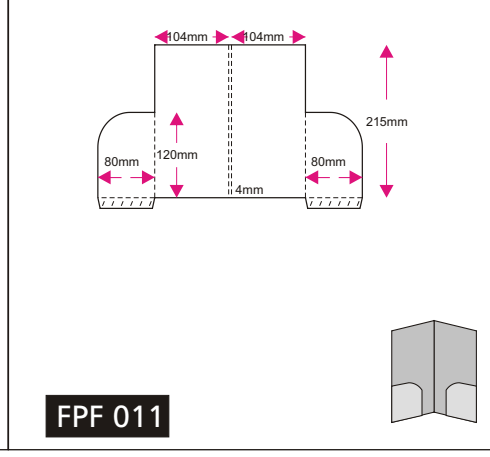

Presentation Folder

LITHO-OFFSET

FOLDER
PRODUCT SPECIFICATION

Remarks: Diagrams shown are from outer view.