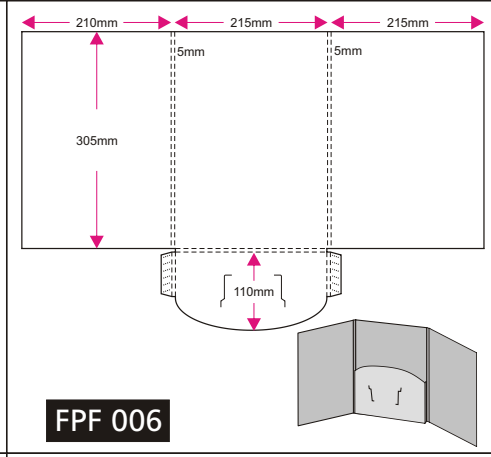

Presentation Folder

LITHO-OFFSET

FOLDER
PRODUCT SPECIFICATION

Remarks: Diagrams shown are from outer view.