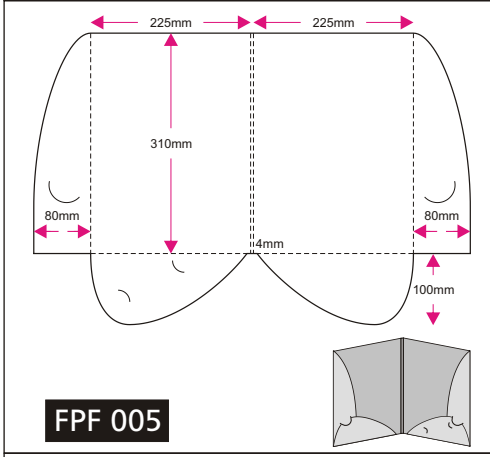

Presentation Folder

LITHO-OFFSET

FOLDER
PRODUCT SPECIFICATION

Remarks: Diagrams shown are from outer view.