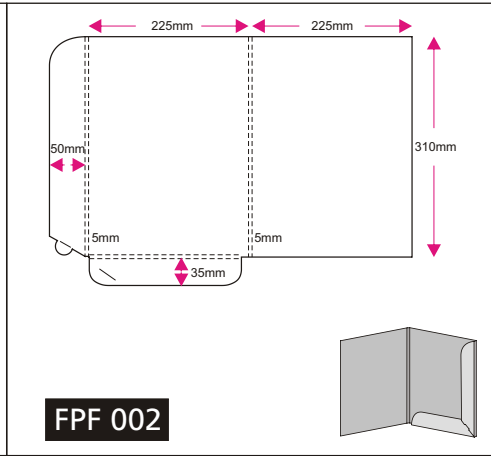

Presentation Folder

LITHO-OFFSET

FOLDER
PRODUCT SPECIFICATION

Remarks: Diagrams shown are from outer view.