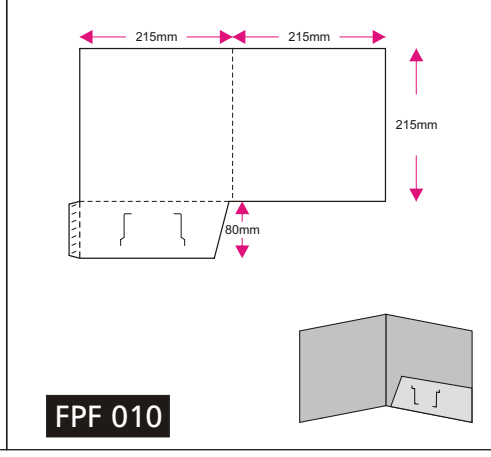

Presentation Folder

LITHO-OFFSET

FOLDER
PRODUCT SPECIFICATION

Remarks: Diagrams shown are from outer view.