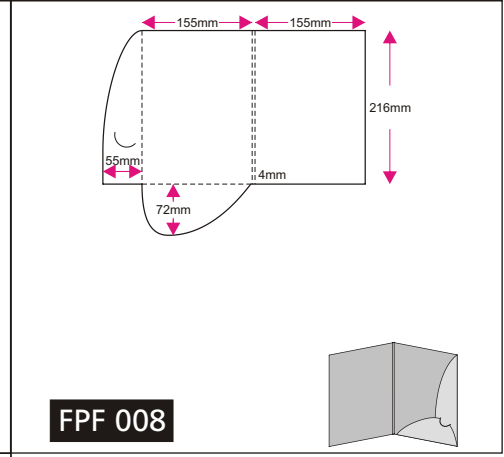

Presentation Folder

LITHO-OFFSET

FOLDER
PRODUCT SPECIFICATION

Remarks: Diagrams shown are from outer view.