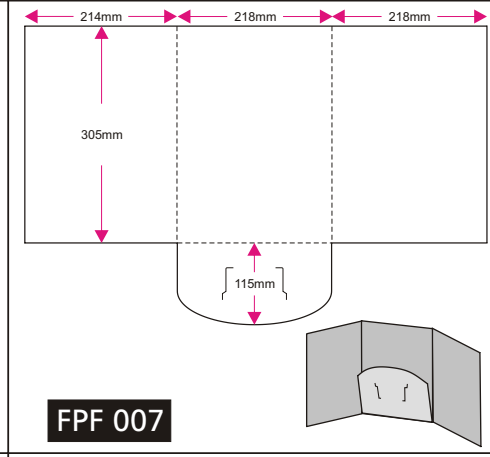

Presentation Folder

LITHO-OFFSET

FOLDER
PRODUCT SPECIFICATION

Remarks: Diagrams shown are from outer view.