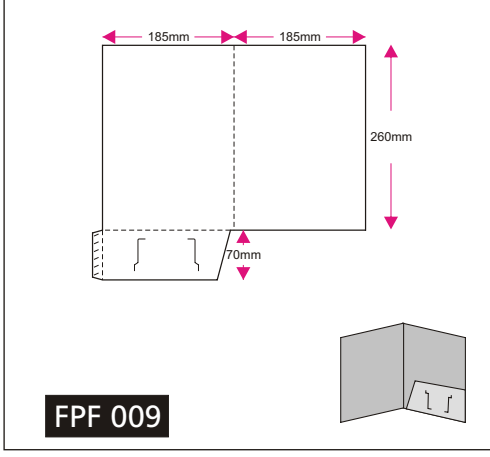

Presentation Folder

LITHO-OFFSET

FOLDER
PRODUCT SPECIFICATION

Remarks: Diagrams shown are from outer view.