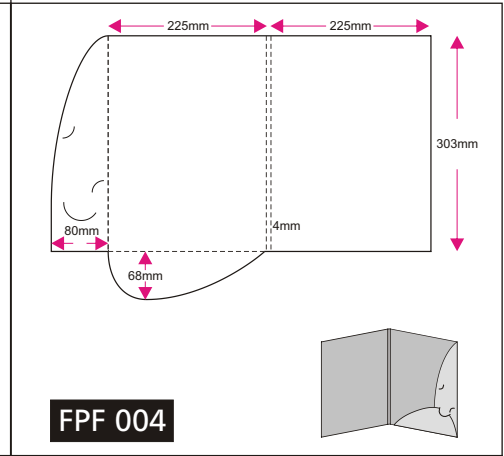

Presentation Folder

LITHO-OFFSET

FOLDER
PRODUCT SPECIFICATION

Remarks: Diagrams shown are from outer view.