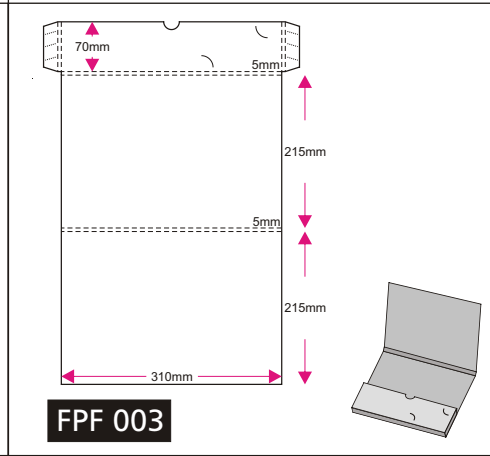

Presentation Folder

LITHO-OFFSET

FOLDER
PRODUCT SPECIFICATION

Remarks: Diagrams shown are from outer view.