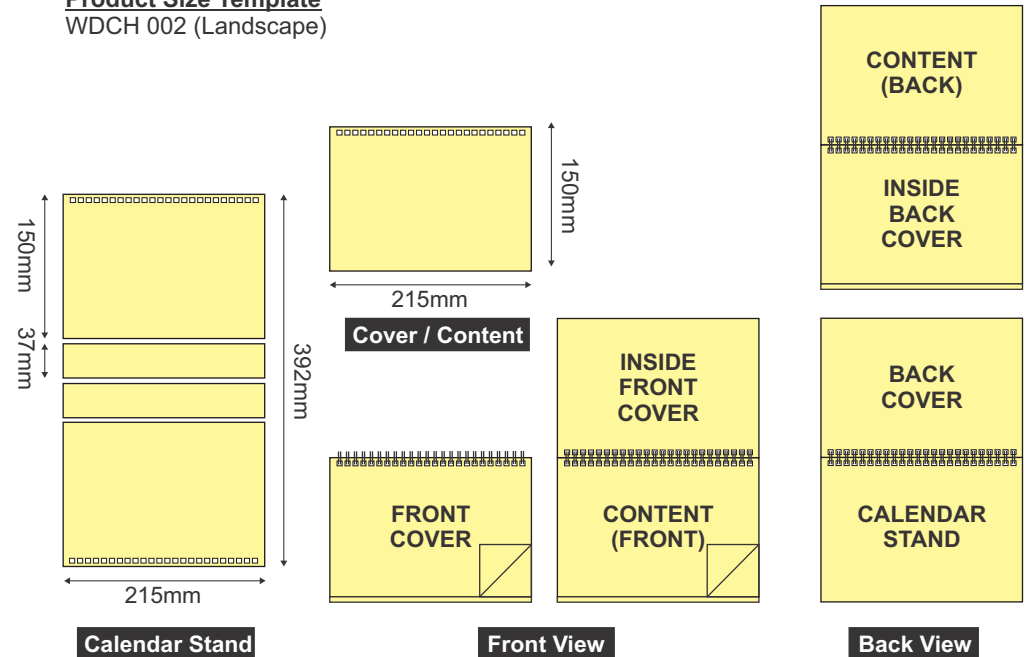

Product Size Template

WDCH 001 (Portrait)

Product Size Template

WDCH 002 (Landscape)

HARD STAND WIRE-O CALENDAR WITH HOT STAMPING (Custom Design)

PRODUCT SPECIFICATION

Product Type	Part	Size (mm) (height x width)	Paper Type	Print Side	Print Colour	Finishing (compulsory)	Quantity (set)	Process Day (excluding order day & receive day)
Hard Stand Wire-O Calendar with Hot Stamping	Calendar Stand	DCHS 001 215 x 150	Hard Stand 700gsm	-	-	- Hot Stamping (Gold) 35mm x 126mm (Front View and Back View)	10 20 30 40 50	Normal Order (Custom Design Content) 6 days (10 - 2,000 sets)
	Cover	DCHS 001 170 x 150	Art Card - 230gsm (2 sides coated)	Cover 2 sides x 1 sheet Contents 2 sides x 6 sheets	4C (Both)	- Gloss Water Based Varnish - Collating - Wire-O Hole Punching - Wire-O Binding (Black) 3/8"	100 200 300 400 500 600 700	
	Custom Content					- Collating - Wire-O Hole Punching - Wire-O Binding (Black) 3/8"	800 900 1,000 1,500 2,000 3,000 4,000 5,000	6 days (3,000 - 5,000 sets)