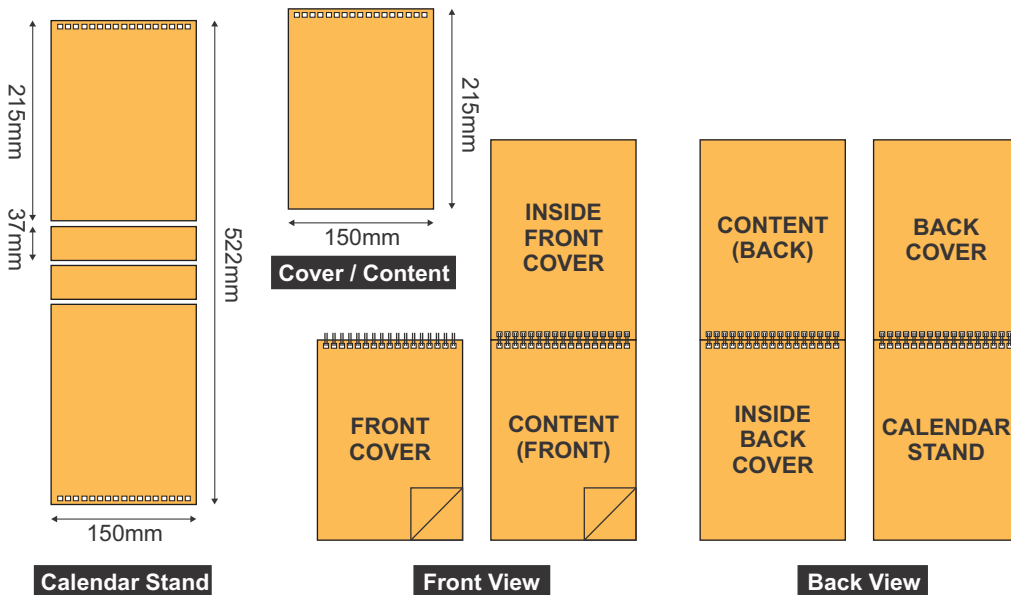

Product Size Template

WDCH 001 (Portrait)

Product Size Template

WDCH 002 (Landscape)

HARD STAND WIRE-O CALENDAR WITH HOT STAMPING (Custom Design)

PRODUCT SPECIFICATION

Product Type	Part	Size (mm) (height x width)	Paper Type	Print Side	Print Colour	Finishing (compulsory)	Quantity (set)	Process Day (excluding order day & receive day)
Hard Stand Wire-O Calendar with Hot Stamping	Calendar Stand	DCHS 001 215 x 150	Hard Stand 700gsm	-	-	- Hot Stamping (Gold) 35mm x 126mm (Front View and Back View)	10 20 30 40 50	Normal Order (Custom Design Content) 6 days (10 - 2,000 sets)
	Cover	DCHS 001 170 x 150	Art Card - 230gsm (2 sides coated)	Cover 2 sides x 1 sheet Contents 2 sides x 6 sheets	4C (Both)	- Gloss Water Based Varnish - Collating - Wire-O Hole Punching - Wire-O Binding (Black) 3/8"	100 200 300 400 500 600 700	
	Custom Content					- Collating - Wire-O Hole Punching - Wire-O Binding (Black) 3/8"	800 900 1,000 1,500 2,000 3,000 4,000 5,000	6 days (3,000 - 5,000 sets)