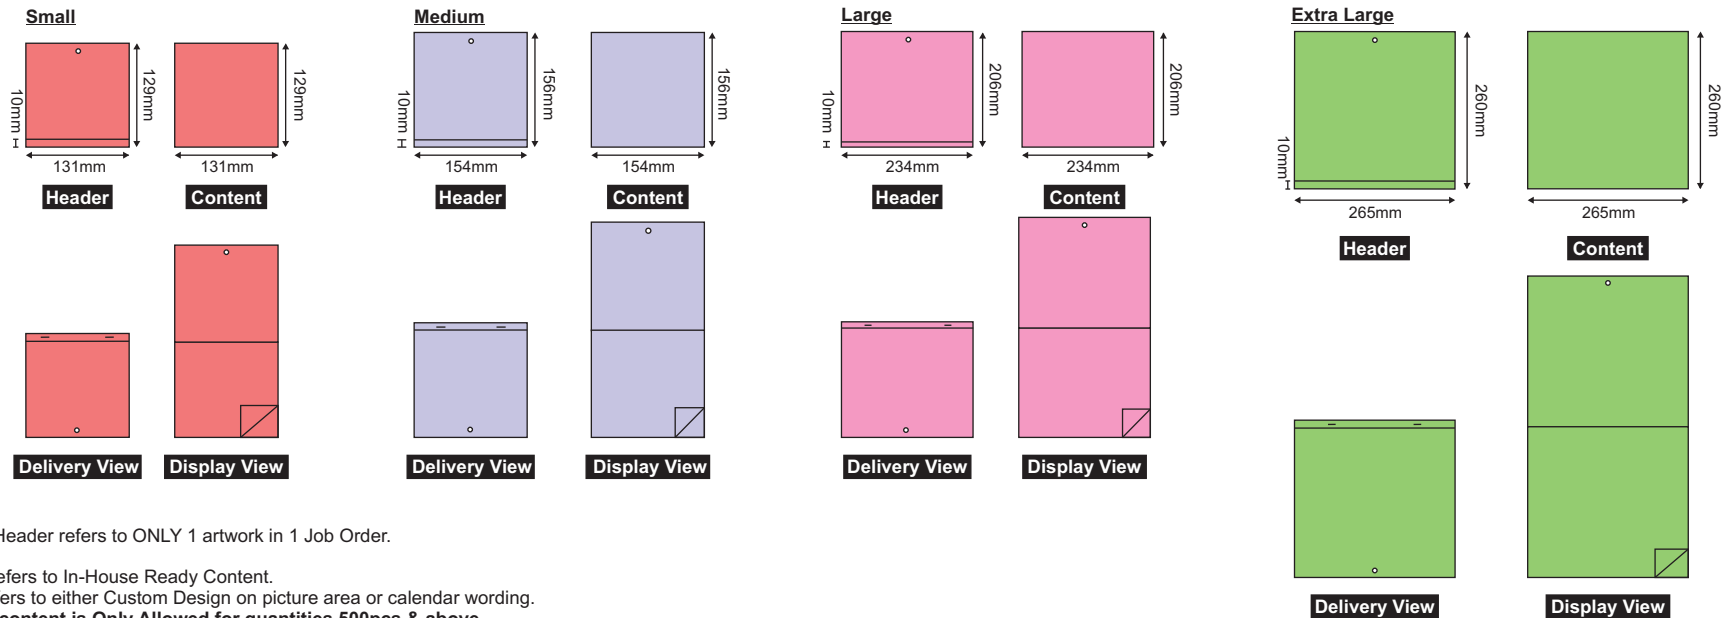

WALL CALENDAR - RACING HORSE / ISLAMIC CALENDAR

PRODUCT SPECIFICATION

Product Type	Part	Size (mm) (height x width)	Paper Type	Print Side	Print Colour	Optional Artwork	Finishing (compulsory)	Quantity (pcs)	Process Day	
Wall Calendar (Racing Horse / Islamic Calendar)	Header	Small 129 x 131 Large 206 x 234 Medium 156 x 154 Extra Large 260 x 265	Boxboard Grey Back - 300gsm (1 sheet)	1 side	4C (Front)	- Single Design	- Creasing - Hole Punching (6mm) - UV Varnish - Collating & Side Stitching	100 200 300 500 1,000 1,500 2,000 3,000 4,000 5,000 6,000 7,000 8,000 9,000 10,000 15,000 20,000 30,000	Ready Content 5 3 working days (50 - 500pcs) 5 4 working days (1,000 - 5,000pcs) 6 5 working days (6,000 - 10,000pcs) 7 6 working days (15,000pcs) 10 7 working days (20,000 - 30,000pcs)	Custom Design 5 working days (500 - 5,000pcs) 6 working days (6,000 - 10,000pcs) 7 working days (15,000pcs) 8 working days (20,000pcs) 10 working days (30,000pcs)
	Content	Small 129 x 131 Large 206 x 234 Medium 156 x 154 Extra Large 260 x 265	Simili - 60gsm (12 sheets)			- Standard Design (Ready Design) - Custom Design	Size Small, Medium, Large, Extra Large - Collating & Side Stitching			

Product Size Template

Remarks :

- Header Design**
 - Single Design for Header refers to ONLY 1 artwork in 1 Job Order.
- Content Design**
 - Standard Design refers to In-House Ready Content.
 - Custom Design refers to either Custom Design on picture area or calendar wording.
- Custom Design of content is Only Allowed for quantities 500pcs & above.**