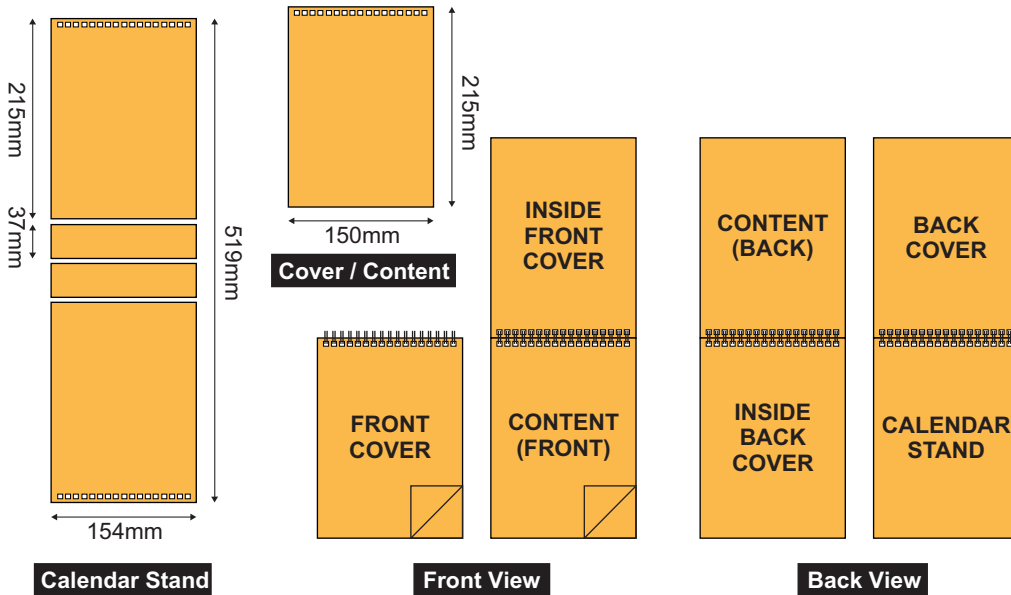

Product Size Template

Remarks :

- Header Design**
 - Single Design for Header refers to ONLY 1 artwork in 1 Job Order.
- Content Design**
 - Standard Design refers to In-House Ready Content.
 - Custom Design refers to either Custom Design on picture area or calendar wording.
- Custom Design of content is Only Allowed for quantities 500pcs & above.**

Product Size Template

WDCH 001 (Portrait)

Product Size Template

WDCH 002 (Landscape)

HARD STAND WIRE-O CALENDAR WITH HOT STAMPING

PRODUCT SPECIFICATION

Product Type	Part	Size (mm) (height x width)	Paper Type	Print Side	Print Colour	Finishing (compulsory)	Quantity (pcs)	Process Day
Hard Stand Wire-O Calendar with Hot Stamping	Calendar Stand	DCHS 001 215 X 154	Hard Stand 700gsm	-	-	- Hot Stamping (Gold) 35mm x 130mm (Front View and Back View)	50 100 200 300 400 500 600 700 800 900 1,000 1,500 2,000	Normal Order (Ready Content) 5 working days Order With Custom (Design Content) +1 day
	Cover + Content	DCHS 001 170 X 150	Art Card - 230gsm (2 sides coated)	Cover - 2 sides x 1 sheet Ready Content - 2 sides x 6 sheets Custom Design - 2 sides x 6 sheets	4C (Both)	- Gloss Water Based Varnish - Collating - Wire-O Hole Punching - Wire-O Binding (Black) 3/8"		