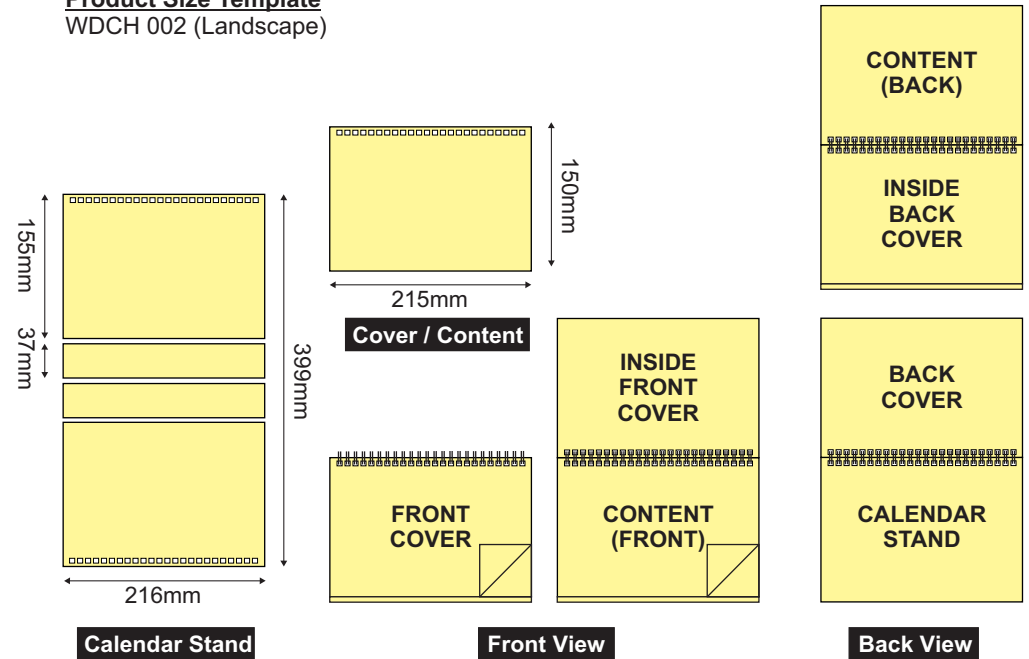

HARD STAND WIRE-O CALENDAR (Custom Design)

PRODUCT SPECIFICATION

Product Type	Part	Size (mm) (height x width)	Paper Type	Print Side	Print Colour	Finishing (compulsory)	Quantity (pcs)	Process Day
Hard Stand Wire-O Calendar	Calendar Stand	WDCH 001 215 X 154 (Portrait)	Chipboard 700gsm + Bukram Black	-	-	- Collating - Wire-O Hole Punching - Wire-O Binding (Black) 3/8"	50 100 200 300 500 1,000 1,500 2,000 3,000	7 4 working days (50 - 2,000pcs)
		WDCH 002 155 X 216 (Landscape)					4,000 5,000 6,000 7,000 8,000 9,000 10,000	8 5 working days (3,000 - 4,000pcs)
	Cover + Content	WDCH 001 215 X 150 (Portrait)	Art Card - 230gsm (2 sides coated)	Cover 2 sides x 2 sheets	4C (Both)	- Gloss Water Based Varnish (Only Applicable for Art Card)		10 7 working days (7,000 - 10,000pcs)
		WDCH 002 150 X 215 (Landscape)	Simili - 140gsm (8 sheets)	Contents 2 sides x 6 sheets		- Collating - Wire-O Hole Punching - Wire-O Binding (Black) 3/8"		

Product Size Template

WDCH 001 (Portrait)

Product Size Template

WDCH 002 (Landscape)

HARD STAND WIRE-O CALENDAR WITH HOT STAMPING

PRODUCT SPECIFICATION

Product Type	Part	Size (mm) (height x width)	Paper Type	Print Side	Print Colour	Finishing (compulsory)	Quantity (pcs)	Process Day
Hard Stand Wire-O Calendar with Hot Stamping	Calendar Stand	DCHS 001 215 X 154	Hard Stand 700gsm	-	-	- Hot Stamping (Gold) 35mm x 130mm (Front View and Back View)	50 100 200 300 400 500 600 700 800 900 1,000 1,500 2,000	Normal Order (Ready Content) 5 working days Order With Custom (Design Content) +1 day
	Cover + Content	DCHS 001 170 X 150	Art Card - 230gsm (2 sides coated)	Cover - 2 sides x 1 sheet Ready Content - 2 sides x 6 sheets Custom Design - 2 sides x 6 sheets	4C (Both)	- Gloss Water Based Varnish - Collating - Wire-O Hole Punching - Wire-O Binding (Black) 3/8"		