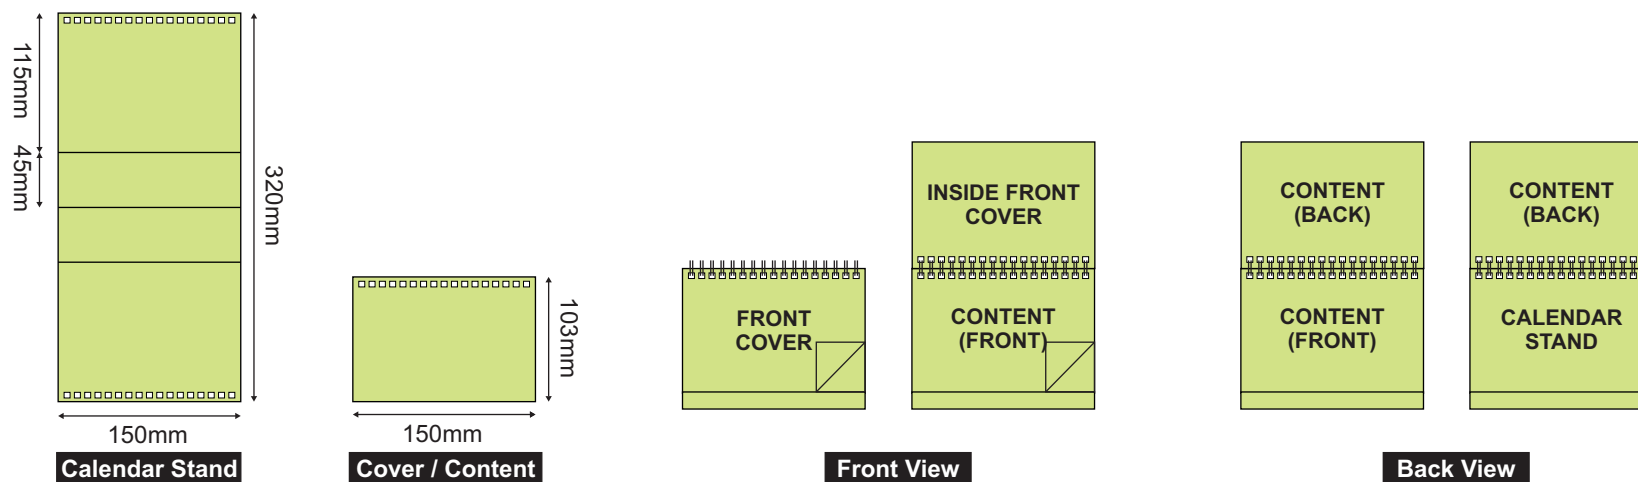

SOFT STAND WIRE-O CALENDAR (Custom Design)

PRODUCT SPECIFICATION

Product Type	Part	Size (mm) (height x width)	Paper Type	Print Side	Print Colour	Overall Finishing	Quantity (pcs)	Process Day
Soft Stand Wire-O Calendar	Calendar Stand	WDCS 001 115 x 150 (Landscape)	Gloss Art Card - 350gsm (1 side coated)	-	-	- Creasing (For calendar stand) - Collating - Wire-O Hole Punching - Wire-O Binding (White) 5/16"	100 5,000 200 6,000 300 7,000 500 8,000 1,000 9,000 1,500 10,000 2,000 15,000 3,000 20,000 4,000 30,000 Custom*	Normal Order 5 days (10 - 300pcs)* *Only available for Fine Card Linen 240gsm and Custom Qty 10-300 Cut Off Time : 3pm
	Cover + Content	WDCS 001 103 x 150 (Landscape)	Simili* - 100gsm (8 sheets) *Start with MOQ 100 until 30,000 Find Card** - Linen 240gsm **Only available for Custom Qty 10-300	Cover 2 sides x 2 sheets Contents 2 sides x 6 sheets	4C (Both)		As low as qty 10 Max qty: 300 Increment qty: 10 *Only available for Fine Card Linen 240gsm	7 4 working days (100 - 2,000pcs) 8 5 working days (3,000 - 4,000pcs) 9 6 working days (5,000 - 6,000pcs) 10 7 working days (7,000 - 10,000pcs) 12 9 working days (15,000 - 20,000pcs) 14 11 working days (30,000pcs) *Only available for Simili 100gsm and Normal qty 100-30,000 Cut Off Time : 6pm

Product Size Template

WDCS 001 (Landscape)

Remarks :

1. For full details of how to prepare your artwork, please refer to our **Artwork Specs**.
2. For paper **Simili 100gsm**, available on calendar season only.