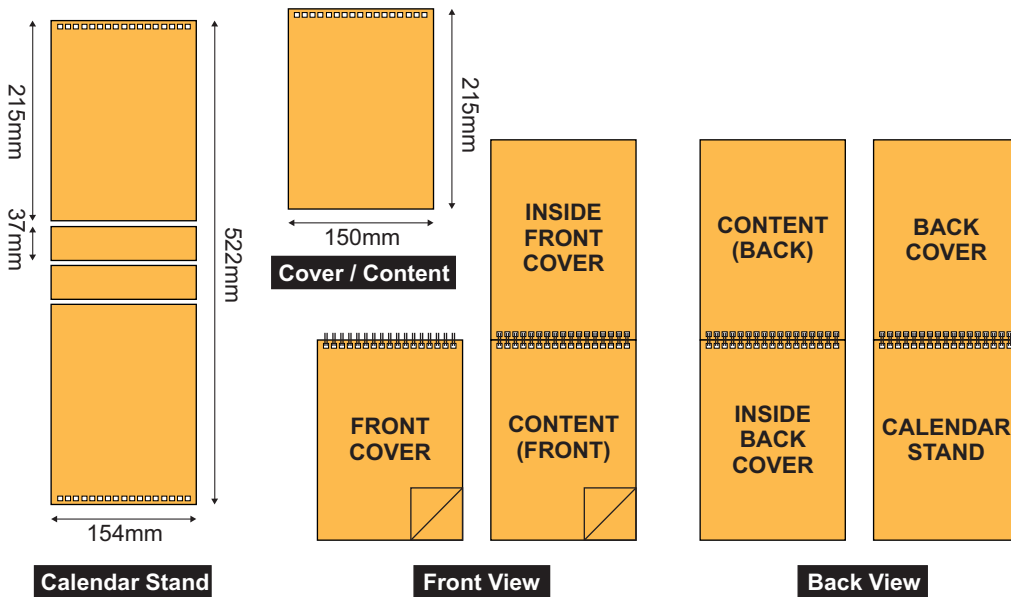

Product Size Template

Remarks :

- Header Design**
- Single Design for Header refers to ONLY 1 artwork in 1 Job Order.
- Content Design**
- Standard Design refers to In-House Ready Content.
- Custom Design refers to either Custom Design on picture area or calendar wording.
- Custom Design of content is Only Allowed for quantities 5,000sets & above.**
- Content may have 2mm tolerance on each cutting edge.

Product Size Template

WDCH 001 (Portrait)

Product Size Template

WDCH 002 (Landscape)

HARD STAND WIRE-O CALENDAR WITH HOT STAMPING

PRODUCT SPECIFICATION

Product Type	Part	Size (mm) (height x width)	Paper Type	Print Side	Print Colour	Finishing (compulsory)	Quantity (set)	Process Day (excluding order day & receive day)
Hard Stand Wire-O Calendar with Hot Stamping	Calendar Stand	DCHS 001 215 x 154	Hard Stand 700gsm	-	-	- Hot Stamping (Gold) 35mm x 130mm (Front View and Back View)	10 20 30 40 50 100 200 300 400	Normal Order (Ready Content) 5 working days Order With Custom (Design Content) +1 day
	Cover + Content	DCHS 001 170 x 150	Art Card - 230gsm (2 sides coated)	Cover - 2 sides x 1 sheet Ready Content - 2 sides x 6 sheets Custom Design - 2 sides x 6 sheets	4C (Both)	- Gloss Water Based Varnish - Collating - Wire-O Hole Punching - Wire-O Binding (Black) 3/8"	500 600 700 800 900 1,000 1,500 2,000	

Product Size Template

DCHS 001

TONG SENG WALL CALENDAR (Ready Content)

PRODUCT SPECIFICATION

Product Type	Part	Size (mm) (height x width)	Paper Type	Print Side	Print Colour	Optional Artwork	Finishing (compulsory)	Quantity (set)	Process Day (excluding order day & receive day)
TONG SENG Wall Calendar	Header	250 x 240	Chipboard 1,000gsm + Boxboard Grey Back - 300gsm	1 side x 1 sheet	4C+0	- Single Design	- UV Varnish	10 90 20 100 30 120 40 140 50 160 60 180 70 200 80	Normal Order 3 working days (10 - 100sets) 4 working days (120 - 200sets) Cut Off Time: 6pm
	Content	260 x 188	Ready Content	-	-	- Standard Design (Ready Design)	-		