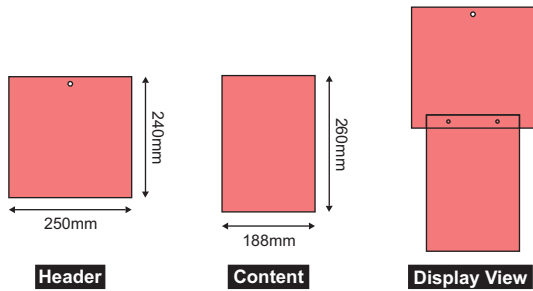

Product Size Template

WDCH 001 (Portrait)

Product Size Template

WDCH 002 (Landscape)

HARD STAND WIRE-O CALENDAR WITH HOT STAMPING

PRODUCT SPECIFICATION

Product Type	Part	Size (mm) (height x width)	Paper Type	Print Side	Print Colour	Finishing (compulsory)	Quantity (set)	Process Day (excluding order day & receive day)
Hard Stand Wire-O Calendar with Hot Stamping	Calendar Stand	DCHS 001 215 x 154	Hard Stand 700gsm	-	-	- Hot Stamping (Gold) 35mm x 130mm (Front View and Back View)	10 20 30 40 50 100 200 300 400	Normal Order (Ready Content) 5 working days Order With Custom (Design Content) +1 day
	Cover + Content	DCHS 001 170 x 150	Art Card - 230gsm (2 sides coated)	Cover - 2 sides x 1 sheet Ready Content - 2 sides x 6 sheets Custom Design - 2 sides x 6 sheets	4C (Both)	- Gloss Water Based Varnish - Collating - Wire-O Hole Punching - Wire-O Binding (Black) 3/8"	500 600 700 800 900 1,000 1,500 2,000	

Product Size Template

DCHS 001

TONG SENG WALL CALENDAR (Ready Content)

PRODUCT SPECIFICATION

Product Type	Part	Size (mm) (height x width)	Paper Type	Print Side	Print Colour	Optional Artwork	Finishing (compulsory)	Quantity (set)	Process Day (excluding order day & receive day)
TONG SENG Wall Calendar	Header	250 x 240	Chipboard 1,000gsm + Boxboard Grey Back - 300gsm	1 side x 1 sheet	4C+0	- Single Design	- UV Varnish	10 90 20 100 30 120 40 140 50 160 60 180 70 200 80	Normal Order 3 working days (10 - 100sets) 4 working days (120 - 200sets) Cut Off Time: 6pm
	Content	260 x 188	Ready Content	-	-	- Standard Design (Ready Design)	-		

Product Size Template

Remarks :

1. For full details of how to prepare your artwork, please refer to our Artwork Specs.
2. To calculate your delivery days, please refer to Delivery Schedule at our website.
3. Product size for content has 2mm tolerance.
4. Tong Seng Header and Content are send out without assembly.