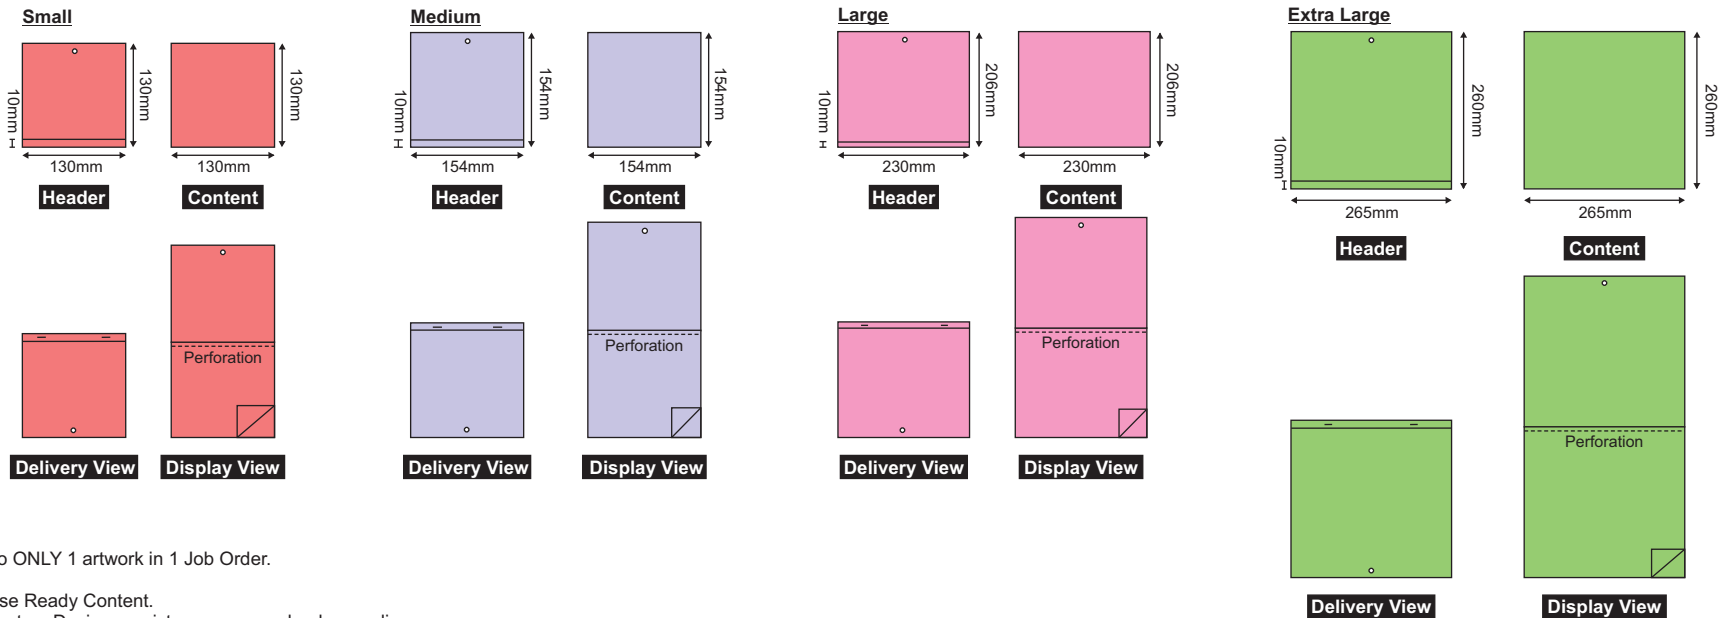

Product Size Template

Remarks :

- Header Design**
- Single Design for Header refers to ONLY 1 artwork in 1 Job Order.
- Content Design**
- Standard Design refers to In-House Ready Content.
- Custom Design refers to either Custom Design on picture area or calendar wording.
- Custom Design of content is Only Allowed for quantities 5,000sets & above.**
- Content may have 2mm tolerance on each cutting edge.

Product Size Template

DCHS 001

TONG SENG WALL CALENDAR (Ready Content)

PRODUCT SPECIFICATION

Product Type	Part	Size (mm) (height x width)	Paper Type	Print Side	Print Colour	Optional Artwork	Finishing (compulsory)	Quantity (set)	Process Day (excluding order day & receive day)
TONG SENG Wall Calendar	Header	250 x 240	Chipboard 1,000gsm + Boxboard Grey Back - 300gsm	1 side x 1 sheet	4C+0	- Single Design	- UV Varnish	10 90 20 100 30 120 40 140 50 160 60 180 70 200 80	Normal Order 3 working days (10 - 100sets) 4 working days (120 - 200sets) Cut Off Time: 6pm
	Content	260 x 188	Ready Content	-	-	- Standard Design (Ready Design)	-		