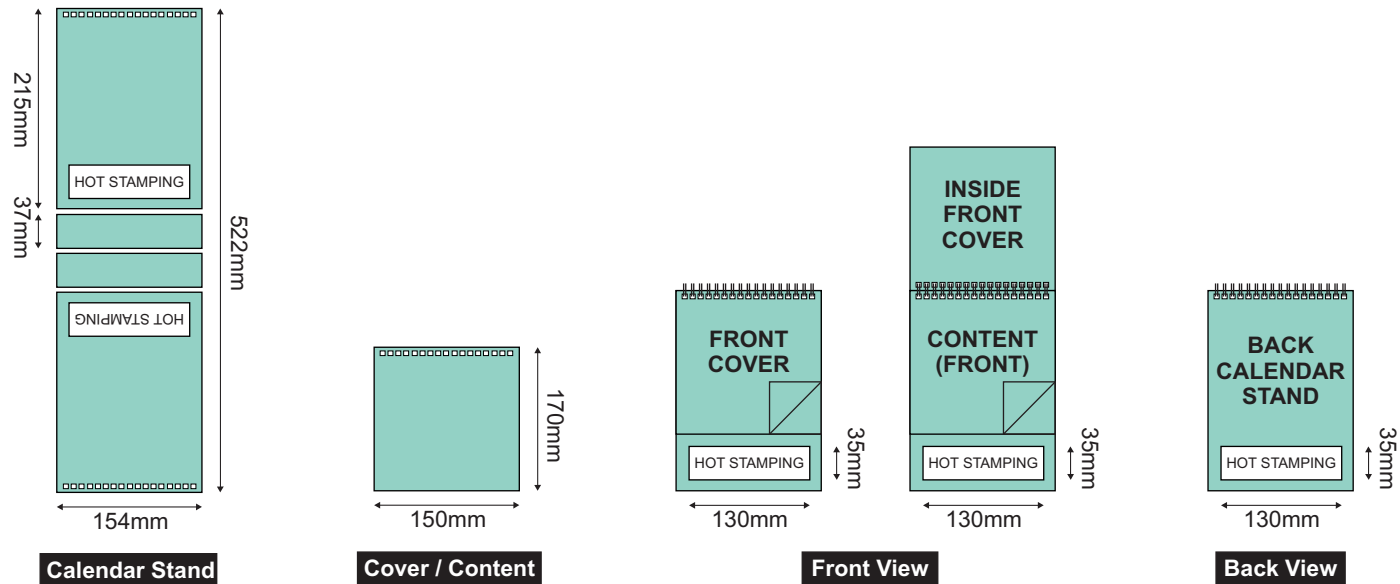

Product Size Template

WDCH 001 (Portrait)

Product Size Template

WDCH 002 (Landscape)

HARD STAND WIRE-O CALENDAR WITH HOT STAMPING

PRODUCT SPECIFICATION

Product Type	Part	Size (mm) (height x width)	Paper Type	Print Side	Print Colour	Finishing (compulsory)	Quantity (set)	Process Day (excluding order day & receive day)
Hard Stand Wire-O Calendar with Hot Stamping	Calendar Stand	DCHS 001 215 x 154	Hard Stand 700gsm	-	-	- Hot Stamping (Gold) 35mm x 130mm (Front View and Back View)	10 20 30 40 50 100 200 300 400	Normal Order (Ready Content) 5 working days Order With Custom (Design Content) +1 day
	Cover + Content	DCHS 001 170 x 150	Art Card - 230gsm (2 sides coated)	Cover - 2 sides x 1 sheet Ready Content - 2 sides x 6 sheets Custom Design - 2 sides x 6 sheets	4C (Both)	- Gloss Water Based Varnish - Collating - Wire-O Hole Punching - Wire-O Binding (Black) 3/8"	500 600 700 800 900 1,000 1,500 2,000	

Product Size Template

DCHS 001

TONG SENG WALL CALENDAR (Ready Content)

PRODUCT SPECIFICATION

Product Type	Part	Size (mm) (height x width)	Paper Type	Print Side	Print Colour	Optional Artwork	Finishing (compulsory)	Quantity (set)	Process Day (excluding order day & receive day)
TONG SENG Wall Calendar	Header	250 x 240	Chipboard 1,000gsm + Boxboard Grey Back - 300gsm	1 side x 1 sheet	4C+0	- Single Design	- UV Varnish	10 90 20 100 30 120 40 140 50 160 60 180 70 200 80	Normal Order 3 working days (10 - 100sets) 4 working days (120 - 200sets) Cut Off Time: 6pm
	Content	260 x 188	Ready Content	-	-	- Standard Design (Ready Design)	-		

Product Size Template

Remarks :

1. For full details of how to prepare your artwork, please refer to our Artwork Specs.
2. To calculate your delivery days, please refer to Delivery Schedule at our website.
3. Product size for content has 2mm tolerance.
4. Tong Seng Header and Content are send out without assembly.