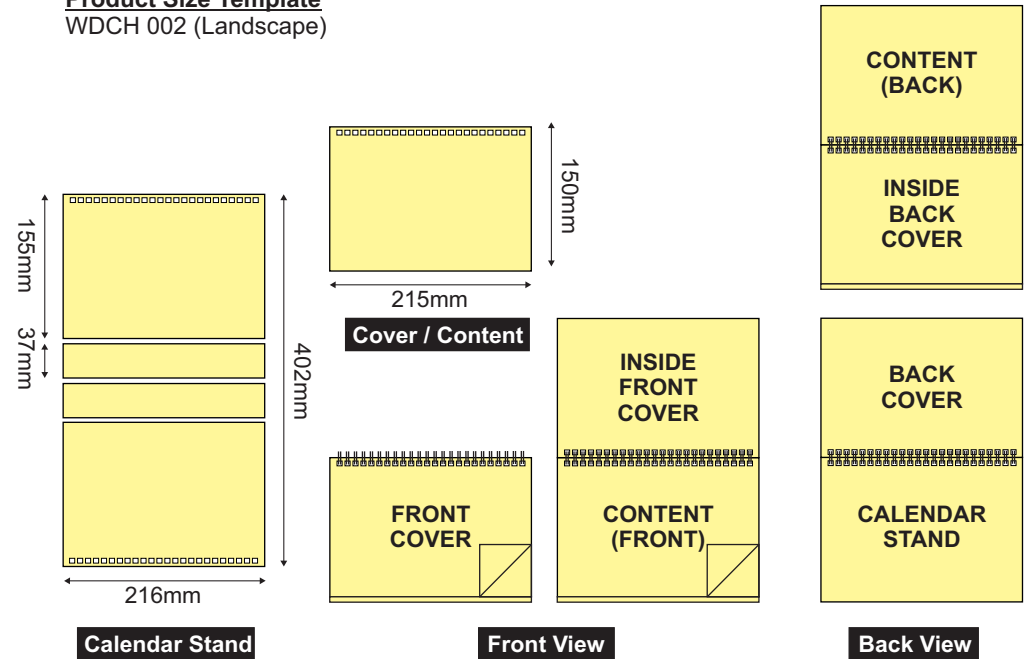

Product Size Template

Remarks :

- Header Design**
- Single Design for Header refers to ONLY 1 artwork in 1 Job Order.
- Content Design**
- Standard Design refers to In-House Ready Content.
- Custom Design refers to either Custom Design on picture area or calendar wording.
- Custom Design of content is Only Allowed for quantities 5,000sets & above.**
- Content may have 2mm tolerance on each cutting edge.

Product Size Template

WDCH 001 (Portrait)

Product Size Template

WDCH 002 (Landscape)

HARD STAND WIRE-O CALENDAR WITH HOT STAMPING

PRODUCT SPECIFICATION

Product Type	Part	Size (mm) (height x width)	Paper Type	Print Side	Print Colour	Finishing (compulsory)	Quantity (set)	Process Day (excluding order day & receive day)
Hard Stand Wire-O Calendar with Hot Stamping	Calendar Stand	DCHS 001 215 x 154	Hard Stand 700gsm	-	-	- Hot Stamping (Gold) 35mm x 130mm (Front View and Back View)	10 20 30 40 50 100 200 300 400	Normal Order (Ready Content) 5 working days Order With Custom (Design Content) +1 day
	Cover + Content	DCHS 001 170 x 150	Art Card - 230gsm (2 sides coated)	Cover - 2 sides x 1 sheet Ready Content - 2 sides x 6 sheets Custom Design - 2 sides x 6 sheets	4C (Both)	- Gloss Water Based Varnish - Collating - Wire-O Hole Punching - Wire-O Binding (Black) 3/8"	500 600 700 800 900 1,000 1,500 2,000	

Product Size Template

DCHS 001

TONG SENG WALL CALENDAR (Ready Content)

PRODUCT SPECIFICATION

Product Type	Part	Size (mm) (height x width)	Paper Type	Print Side	Print Colour	Optional Artwork	Finishing (compulsory)	Quantity (set)	Process Day (excluding order day & receive day)
TONG SENG Wall Calendar	Header	250 x 240	Chipboard 1,000gsm + Boxboard Grey Back - 300gsm	1 side x 1 sheet	4C+0	- Single Design	- UV Varnish	10 90 20 100 30 120 40 140 50 160 60 180 70 200 80	Normal Order 3 working days (10 - 100sets) 4 working days (120 - 200sets) Cut Off Time: 6pm
	Content	260 x 188	Ready Content	-	-	- Standard Design (Ready Design)	-		