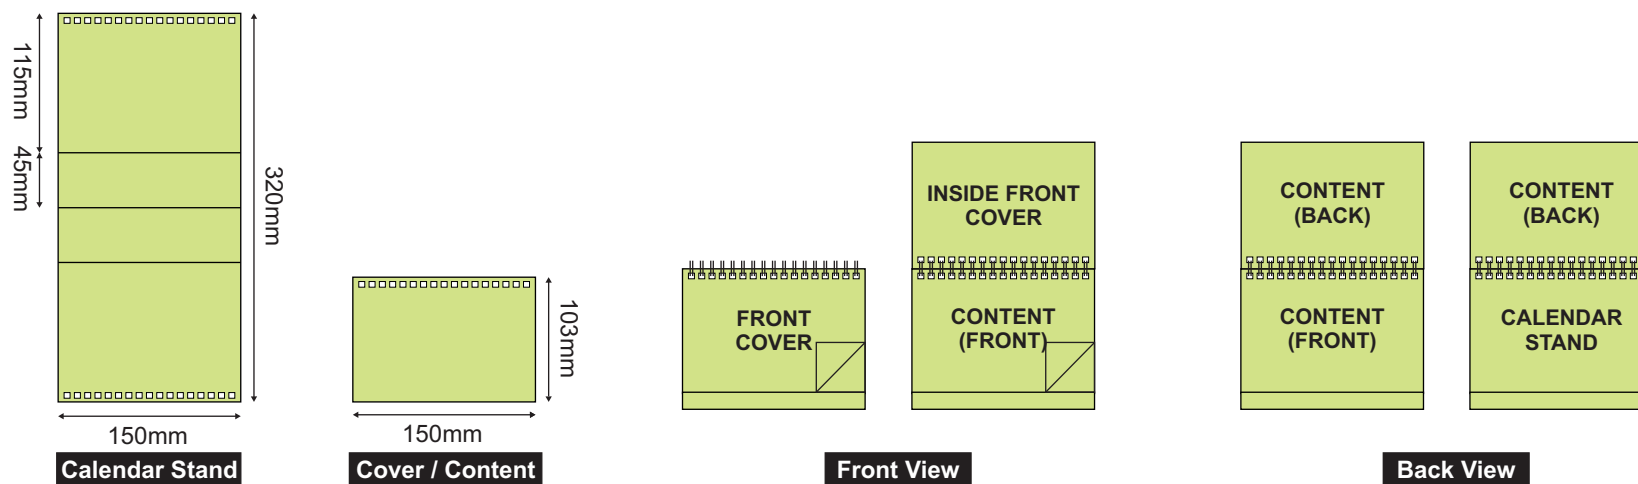

PRODUCT SPECIFICATION

Product Type	Part	Size (mm) (height x width)	Paper Type	Print Side	Print Colour	Overall Finishing	Quantity (set)	Process Day (excluding order day & receive day)	
Soft Stand Wire-O Calendar	Calendar Stand	WDCS 001 115 x 150 (Landscape)	Gloss Art Card - 350gsm (1 side coated)	-	-	- Creasing (For calendar stand) - Collating - Wire-O Hole Punching - Wire-O Binding (White) 5/16"	100 5,000 200 6,000 300 7,000 500 8,000 1,000 9,000 1,500 10,000 2,000 15,000 3,000 20,000 4,000 30,000 Custom*	Normal Order 5 days (10 - 300sets)* *Only available for Fine Card Linen 240gsm and Custom Qty 10-300 Cut Off Time : 3pm	
	Cover + Content	WDCS 001 103 x 150 (Landscape)	Simili* - 100gsm (8 sheets) *Start with MOQ 100 until 30,000 Find Card** - Linen 240gsm **Only available for Custom Qty 10-300	Cover 2 sides x 2 sheets, Contents 2 sides x 6 sheets,	4C (Both)		As low as qty 10 Max qty: 300 Increment qty: 10 *Only available for Fine Card Linen 240gsm		7 working days (100 - 2,000sets) 8 working days (3,000 - 4,000sets) 9 working days (5,000 - 6,000sets) 10 working days (7,000 - 10,000sets) 12 working days (15,000 - 20,000sets) 14 working days (30,000sets) *Only available for Simili 100gsm and Normal qty 100-30,000 Cut Off Time : 6pm

Product Size Template

WDCS 001 (Landscape)

Remarks :

1. For full details of how to prepare your artwork, please refer to our **Artwork Specs**.
2. For paper **Simili 100gsm**, available on calendar season only.