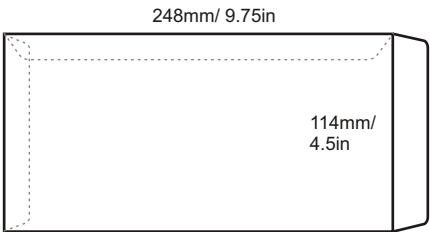

Envelope - Standard (Ready Made)

Additional Security Features, refer Product Spec (Ready Made) Page 3

Pocket Type

EV4496NW