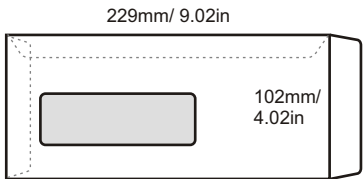

Envelope - Standard (Ready Made)

Additional Security Features, refer Product Spec (Ready Made) Page 3

Pocket Type

EV4090W