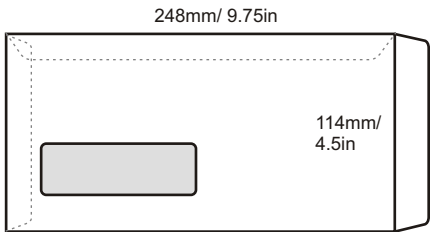

Envelope - Standard (Ready Made)

Additional Security Features, refer Product Spec (Ready Made) Page 3

Pocket Type

EV4496W