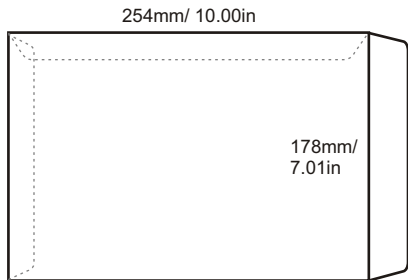

Envelope - Standard (Ready Made)

Additional Security Features, refer Product Spec (Ready Made) Page 3

Pocket Type

EV7010NW