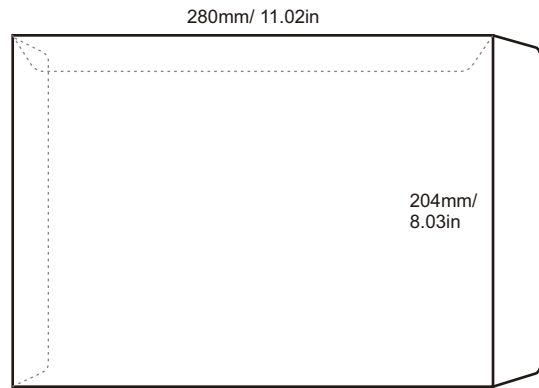

PRODUCT SPECIFICATION

EV8011NW