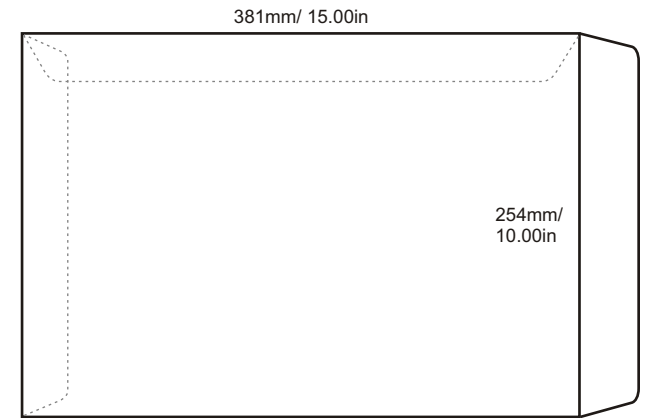

EV1015NW

Wallet Type