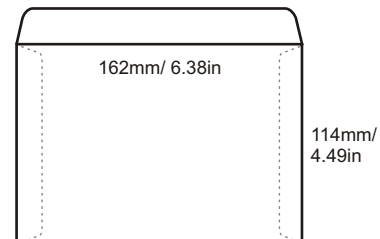

PRODUCT SPECIFICATION

Wallet Type

OP6344NW