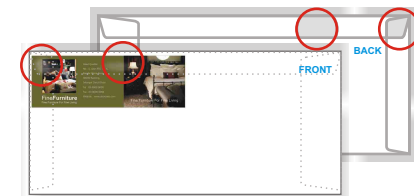

- Remarks :
1. Diagrams are not drawn to scale.
  2. To calculate your delivery days, please refer to **Delivery Schedule** at our website.
  3. For full details of how to prepare your artwork, please refer to our **Artwork Specs**.
  4. For more information of Mailing Solution (Pos Malaysia), please refer to our website.

Window      Blue Security Tinting (Blue security tinting ensures confidentiality)      White Base (Non blue security tinting model)      Security Slit      Peel Seal

Pocket Type      Wallet Type

**Important Note:**  
As all designs are offset printed over ready made envelopes, it is not advisable to print the front top portion with large images or in solid colour as the edge of the glued flap on the opposite side (black) may cause blemishes. Hence, member shall notice this risk and EXCARD shall not be held responsible for blemishes.