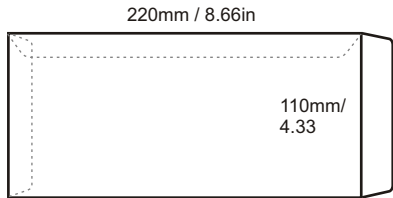

EV4286NW / IS4286NW