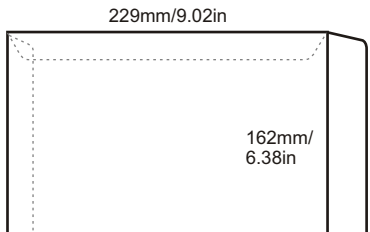

EV6390NW / IS6390NW