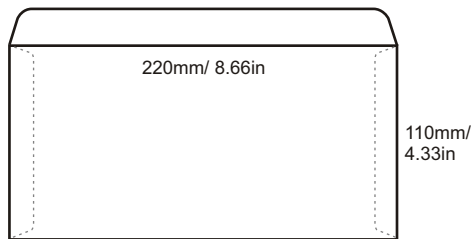

PRODUCT SPECIFICATION

Wallet Type

OP8642NW