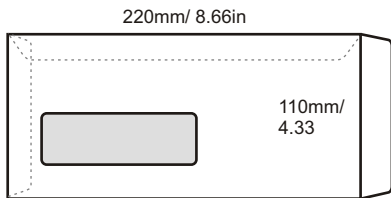

Envelope - Standard (Ready Made)

Additional Security Features, refer Product Spec (Ready Made) Page 3

Pocket Type

EV4286W