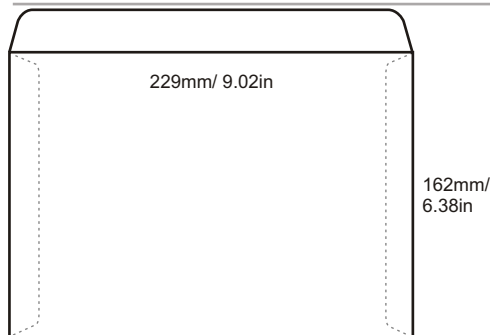

PRODUCT SPECIFICATION

Model	Size (mm) (height x width)	Envelope Type	Window	Peel Seal	Paper Type	Print Side	Print Colour (Front + Back)	Finishing (compulsary)	Quantity (pcs)	Process Days (excluding order day & receive day)
OE4496NW	114 x 248	Pocket	-	✓	- Simili 100gsm	1 side	- 4C + 0	- Die-cutting - Folding - Gluing - Window Patching (Window Patching is only Applicable for OE4496W)	1,000 2,000 3,000 4,000 5,000 10,000 15,000 20,000 30,000	<b>Normal order</b> <b>6 days</b> (1,000 - 30,000 pcs)
OE4496W	114 x 248	Pocket	✓	✓						
OE9013NW	229 x 324 (Fit A4 Size)	Pocket	-	✓						

**OP8642NW**

**OP8642W**

**OP6344NW**

**OP6344W**

**IS9063NW**