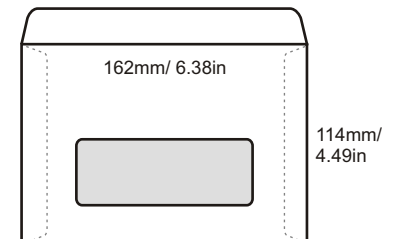

PRODUCT SPECIFICATION

Wallet Type

OP6344W