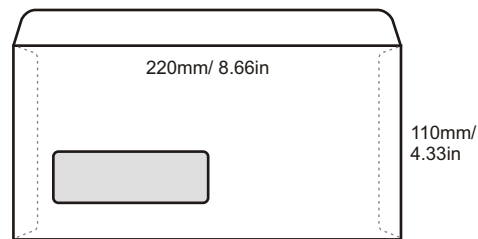

PRODUCT SPECIFICATION

Wallet Type

OP8642W