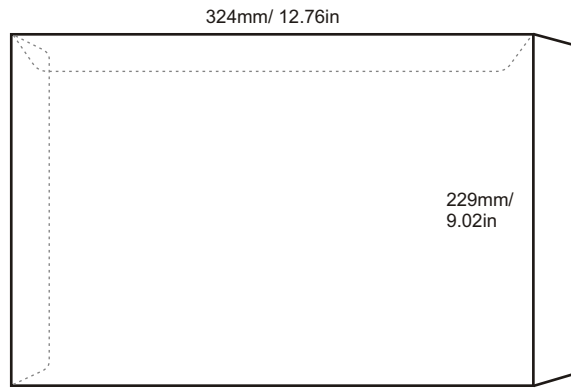

PRODUCT SPECIFICATION

EV9013NW

Wallet Type