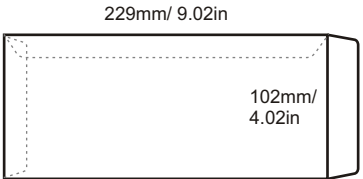

Pocket Type

EV4090NW