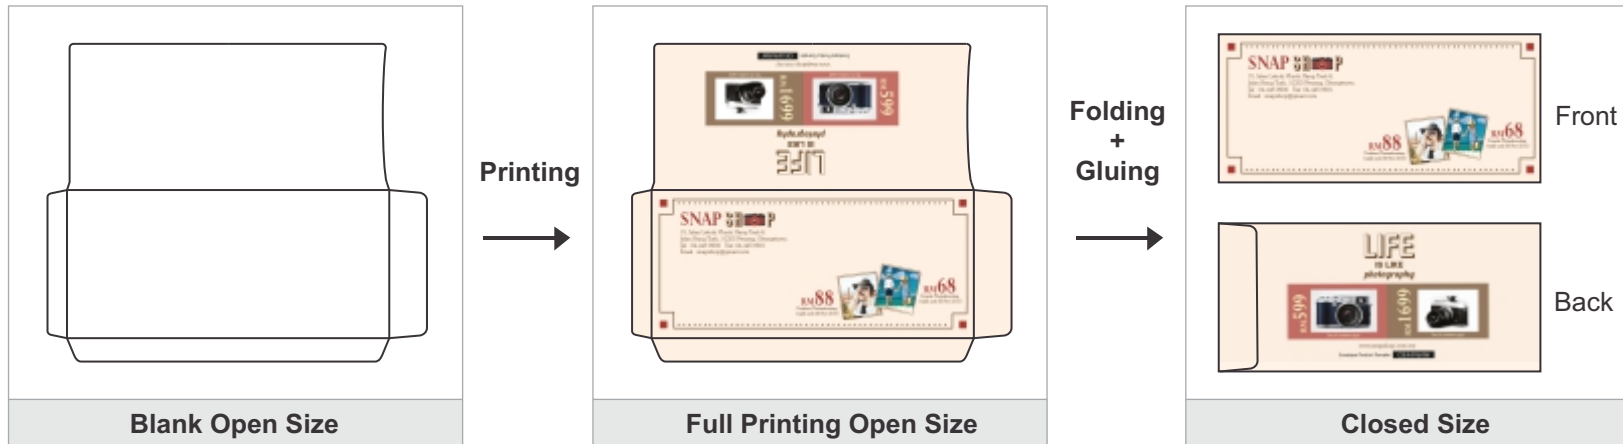

## PRODUCT SPECIFICATION

Model	Size (height x width) (mm)	Envelope Type	Window	Peel Seal	Paper Type	Print Side	Print Colour (Front + Back)	Finishing (compulsary)	Quantity (pcs)	Process Days (excluding order day & receive day)
OE4496NW	114 x 248	Pocket	-	✓	Simili 100gsm	1 side	4C + 0	- Die-cutting - Folding - Gluing - Window Patching (Window Patching is only Applicable for OE4496W)	1,000 2,000 3,000 4,000 5,000 10,000 15,000 20,000 30,000	<b>Normal Order</b> <b>6 days</b> (1,000 - 30,000 pcs)
OE4496W	114 x 248	Pocket	✓	✓						
OE9013NW	229 x 324 (Fit A4 Size)	Pocket	-	✓						

**Remarks:**

1. Diagrams are not drawn to scale.
2. To calculate your delivery days, please refer to **Delivery Schedule** at our website.
3. For full details of how to prepare your artwork, please refer to our **Artwork Specs**.
4. Best Seller Envelope applicable for **Full Bleed Printing**.

### Envelope - Best Seller (Open Size Full Bleed Printing)

Open Size		
OE4496NW	OE4496W	OE9013NW
<p>244.5mm</p> <p>292mm</p>	<p>244.5mm</p> <p>292mm</p>	<p>474.5mm</p> <p>377mm</p>
Closed Size		
<p>114mm</p> <p>248mm</p>	<p>114mm</p> <p>248mm</p>	<p>229mm</p> <p>324mm</p>