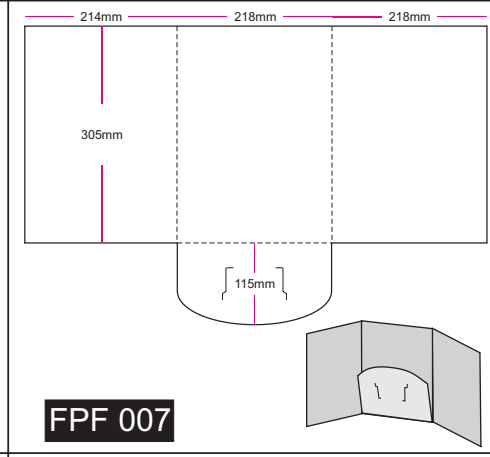

Presentation Folder

LITHO-OFFSET **FOLDER**
PRODUCT SPECIFICATION

Remarks: Diagrams shown are from outer view.