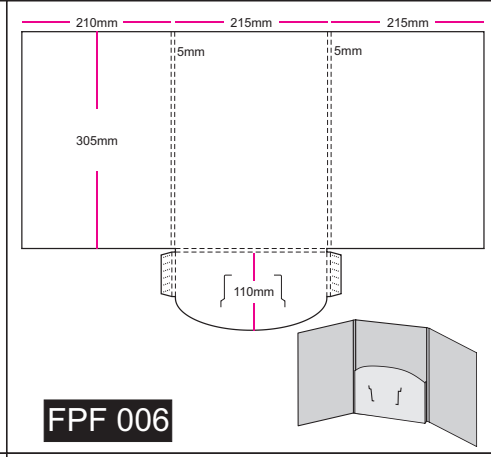

Presentation Folder

LITHO-OFFSET **FOLDER**
PRODUCT SPECIFICATION

Remarks: Diagrams shown are from outer view.