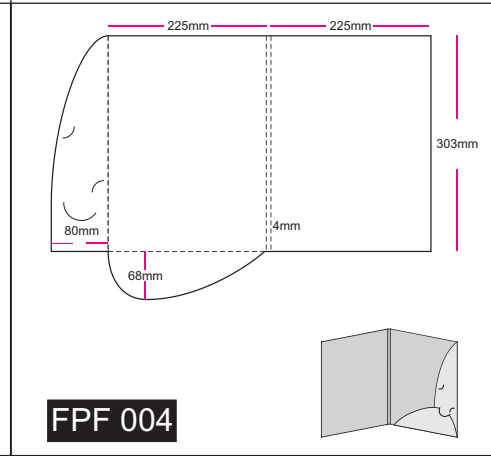

Presentation Folder

LITHO-OFFSET **FOLDER**
PRODUCT SPECIFICATION

Remarks: Diagrams shown are from outer view.