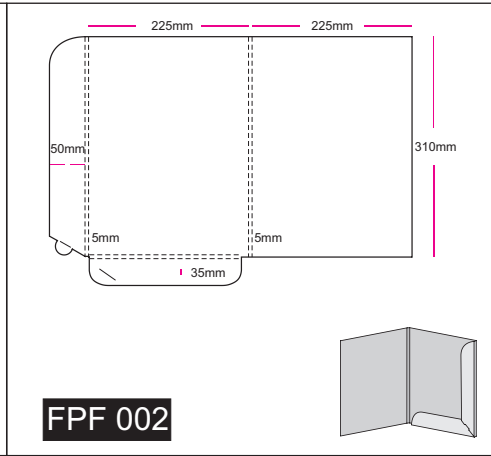

Presentation Folder

LITHO-OFFSET **FOLDER**
PRODUCT SPECIFICATION

Remarks: Diagrams shown are from outer view.