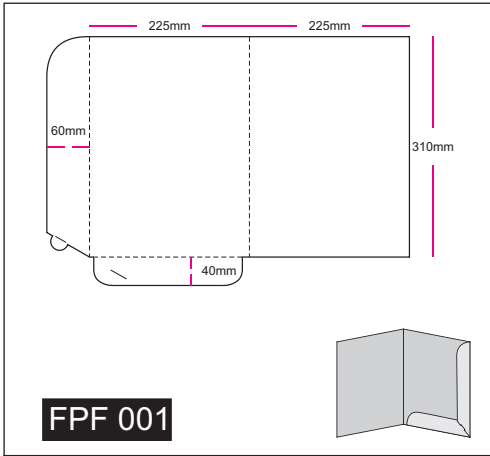

Presentation Folder

LITHO-OFFSET **FOLDER**
PRODUCT SPECIFICATION

Remarks: Diagrams shown are from outer view.