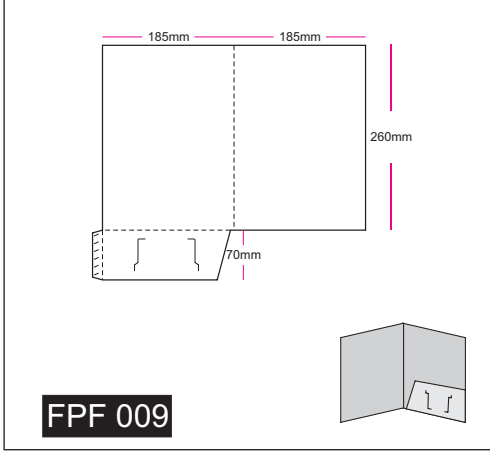

Presentation Folder

LITHO-OFFSET **FOLDER**
PRODUCT SPECIFICATION

Remarks: Diagrams shown are from outer view.