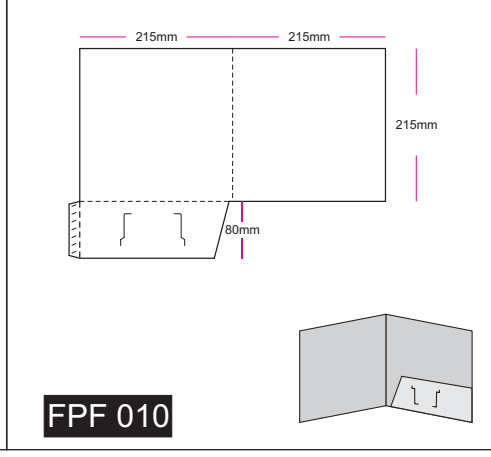

Presentation Folder

LITHO-OFFSET **FOLDER**
PRODUCT SPECIFICATION

Remarks: Diagrams shown are from outer view.