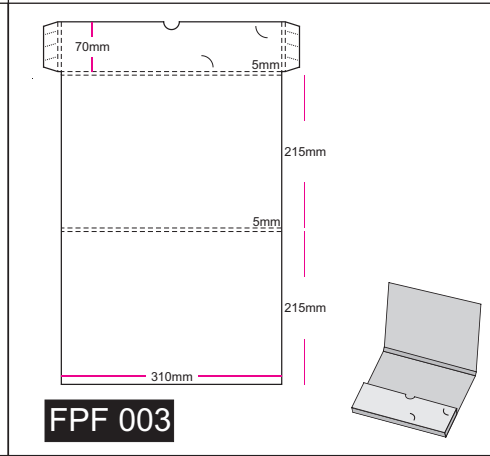

Presentation Folder

LITHO-OFFSET **FOLDER**
PRODUCT SPECIFICATION

Remarks: Diagrams shown are from outer view.