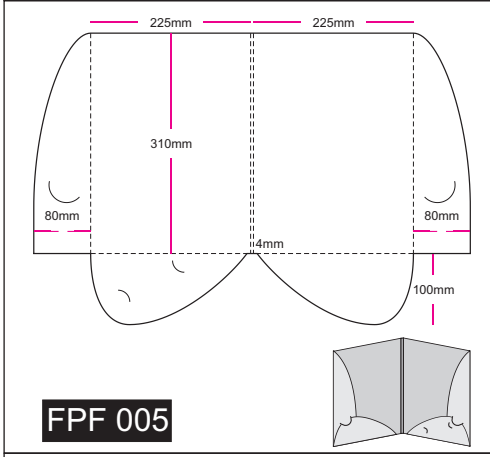

Presentation Folder

LITHO-OFFSET **FOLDER**
PRODUCT SPECIFICATION

Remarks: Diagrams shown are from outer view.