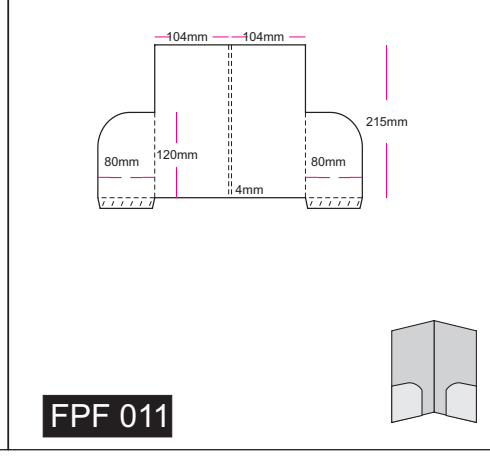

Presentation Folder

LITHO-OFFSET **FOLDER**
PRODUCT SPECIFICATION

Remarks: Diagrams shown are from outer view.