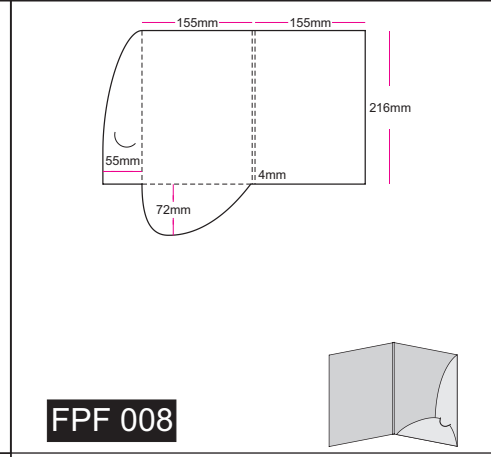

Presentation Folder

LITHO-OFFSET **FOLDER**
PRODUCT SPECIFICATION

Remarks: Diagrams shown are from outer view.