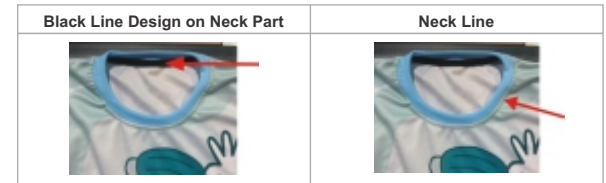

Neck Type	Sleeve Type	Base Color	Finishing		Fabric Type	Printing Color & Print Side	Quantity (pcs)	Process Days (excluding order day & receive day)
			Compulsory	Optional				
- Mandarin Collar - Raglan Round Neck - Round Neck (Kids) - V Neck (Kids)	- Short Sleeve - Long Sleeve	White	Sublimation	Variable Data Printing (VDP) - Numbering - Text - Numbering + Text (Front / Back / Front + Back)	Micro Fiber - Eyelet	- 4C + 4C - 2 sides outer printing	Min: 10 Max: 300 Increment by 1	13 days (10 - 300pcs) Cut off time: 4pm

Remarks:

1. To calculate your delivery days, please refer to **Delivery Schedule** at our website.
2. For full details of how to prepare your artwork, please refer to our **Artwork Specs**.
3. Cut Off time 4pm, any order after 4pm will consider as next day order.
4. For order more than 300pcs, please call for inquiry or request for quotation.
5. MOQ is 10pcs, artwork must be same, order shirt size can be mixed.
   Eg: Same artwork. Order size: M size - 3pcs, L size - 2pcs, XL size - 2pcs, 2XL size - 3pcs
6. All T-Shirt come with Black Line Design inside as the picture showed **except Mandarin Collar**.
7. Neck line must be in 1 Solid color.

Tolerance:

1. T Shirt Size Dimension Tolerance: +/- 2 Inch.