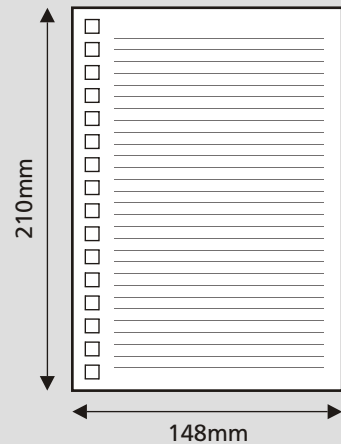

Content (Pre-Printed)
80 pcs