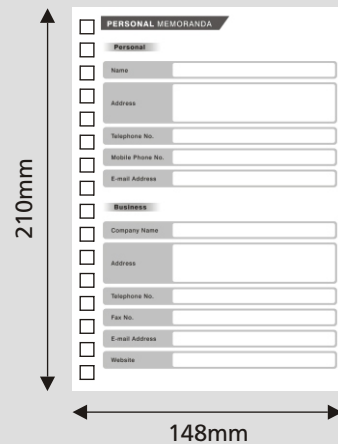

Remarks : 1. *1 pc = 2 pages
 2. **For additional 4/8/12 pcs for customized content:
 Agent can order with Simili 80gsm and Art Paper 100gsm together by multiply of 4 pcs.
 For example, order with 8 pcs of customized content would be 4 pcs Simili 80gsm + 4 pcs Gloss Art Paper 100gsm.

PRODUCT SPECIFICATION

Front Part

Outer Front Cover

Inner Front Cover

Back Part

Outer Back Cover

Innner Back Cover

Content (Pre-Printed)
80 pcs

Content (Pre-Printed)
16 pcs Diary Planner

64 pcs

- Remarks :
- *1 pc = 2 pages
 - **For additional 4/8/12 pcs for customized content:
Agent can order with Simili 80gsm and Art Paper 100gsm together by multiply of 4 pcs.
For example, order with 8 pcs of customized content would be 4 pcs Simili 80gsm + 4 pcs Gloss Art Paper 100gsm.