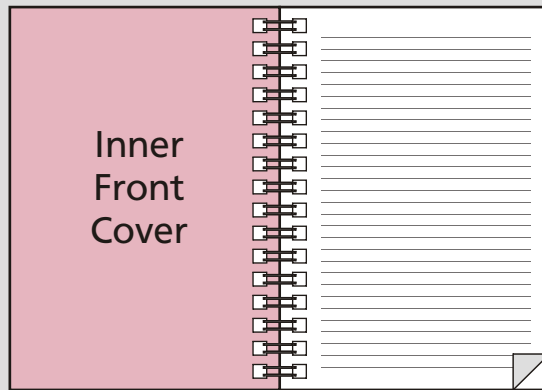

Inner Front Cover